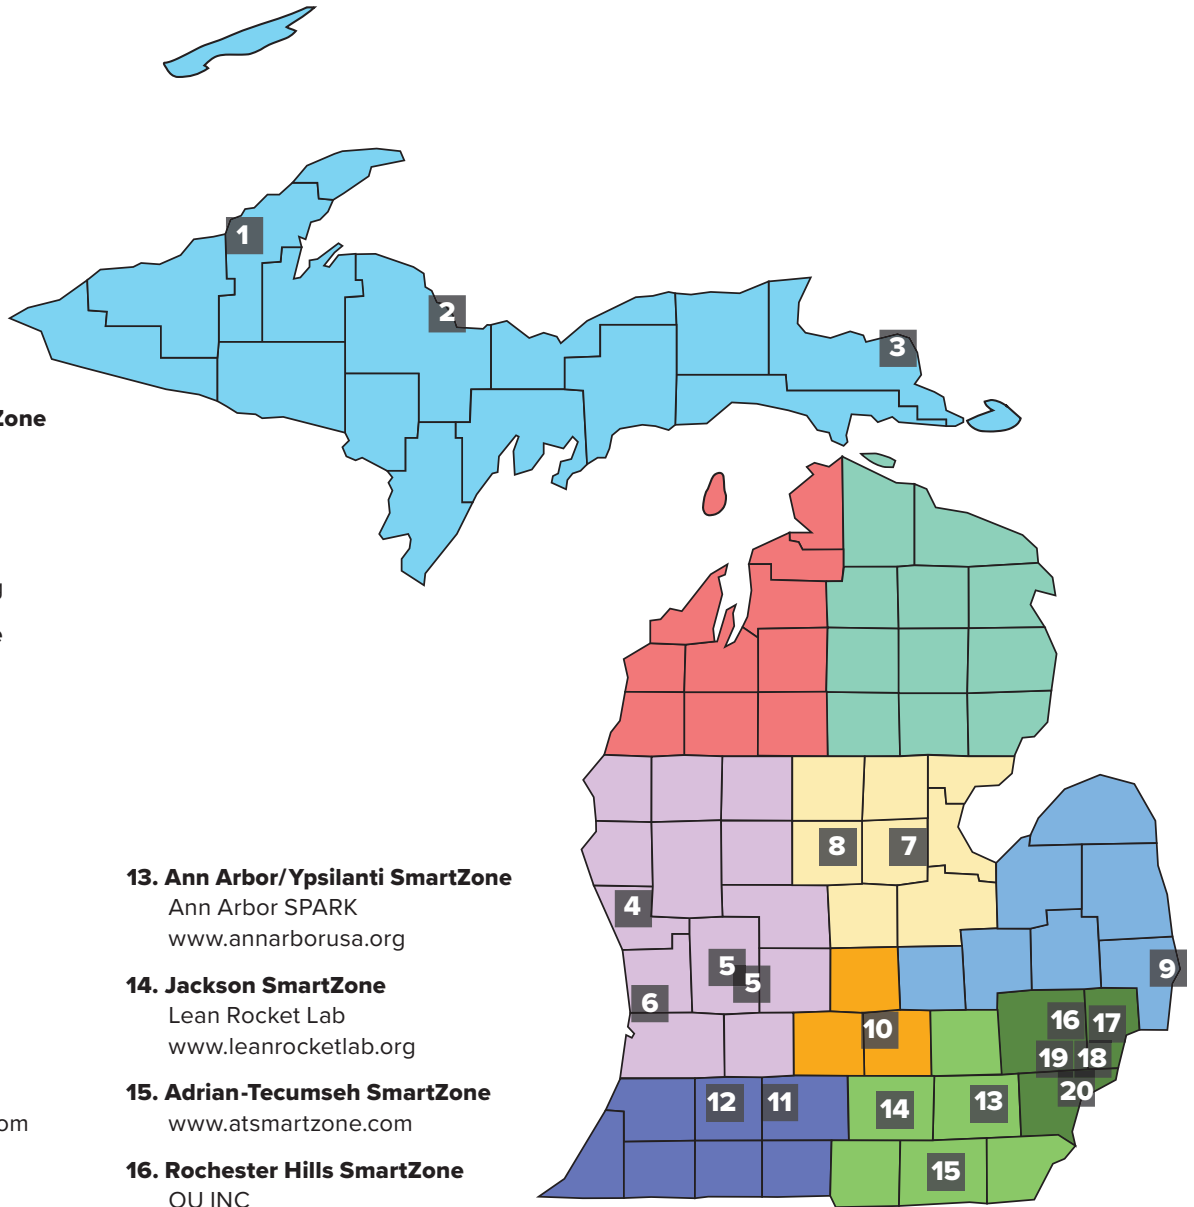

SMARTZONE SERVICE AREAS

SmartZones

- **1. Houghton/Hancock SmartZone**
  MTEC
  www.mtecsz.com
- **2. Marquette SmartZone**
  Innovate Marquette
  www.innovatemarquette.org
- **3. Sault Ste. Marie SmartZone**
  Headwaters North
  www.headwatersnorth.org
- **4. Muskegon SmartZone**
  Muskegon Innovation Hub
  www.gvsu.edu/mihub
- **5. Grand Rapids SmartZone**
  Spartan Innovations
  www.msufoundation.org/venture-creation
  Start Garden
  www.startgarden.com
- **6. Holland SmartZone**
  Lakeshore Advantage
  www.lakeshoreadvantage.com
- **7. Midland SmartZone**
  Midland Business Alliance
  www.mbami.org
- **8. Mount Pleasant SmartZone**
  CMURC
  www.cmurc.com
- **9. Port Huron SmartZone**
  St. Clair County EDA
  www.edascc.com
- **10. Lansing/East Lansing SmartZone**
  Lansing Economic Area Partnership (LEAP)
  www.lansingregionalsmartzone.com
- **11. Battle Creek SmartZone**
  Battle Creek Unlimited
  www.bcunlimited.org
- **12. Kalamazoo SmartZone**
  WMed Innovation Center
  www.med.wmich.edu
- **13. Ann Arbor/Ypsilanti SmartZone**
  Ann Arbor SPARK
  www.annarborusa.org
- **14. Jackson SmartZone**
  Lean Rocket Lab
  www.leanrocketlab.org
- **15. Adrian-Tecumseh SmartZone**
  www.at-smartzone.com
- **16. Rochester Hills SmartZone**
  OU INC
  www.oakland.edu/ouinc
- **17. Sterling Heights SmartZone**
  Sterling Heights Velocity Center
  www.mivelocity.com
- **18. Troy SmartZone**
  Automation Alley
  www.automationalley.com
- **19. Southfield SmartZone**
  Centrepolis Accelerator
  www.centrepolisaccelerator.com
- **20. Detroit SmartZone**
  Techtown
  www.techtowndetroit.org

REGIONS

- Upper Peninsula region
- East Michigan region
- Northwest region
- South Central region
- Northeast region
- Southwest Michigan region
- West Michigan region
- Southeast Michigan region
- East Central region
- Detroit Metro region