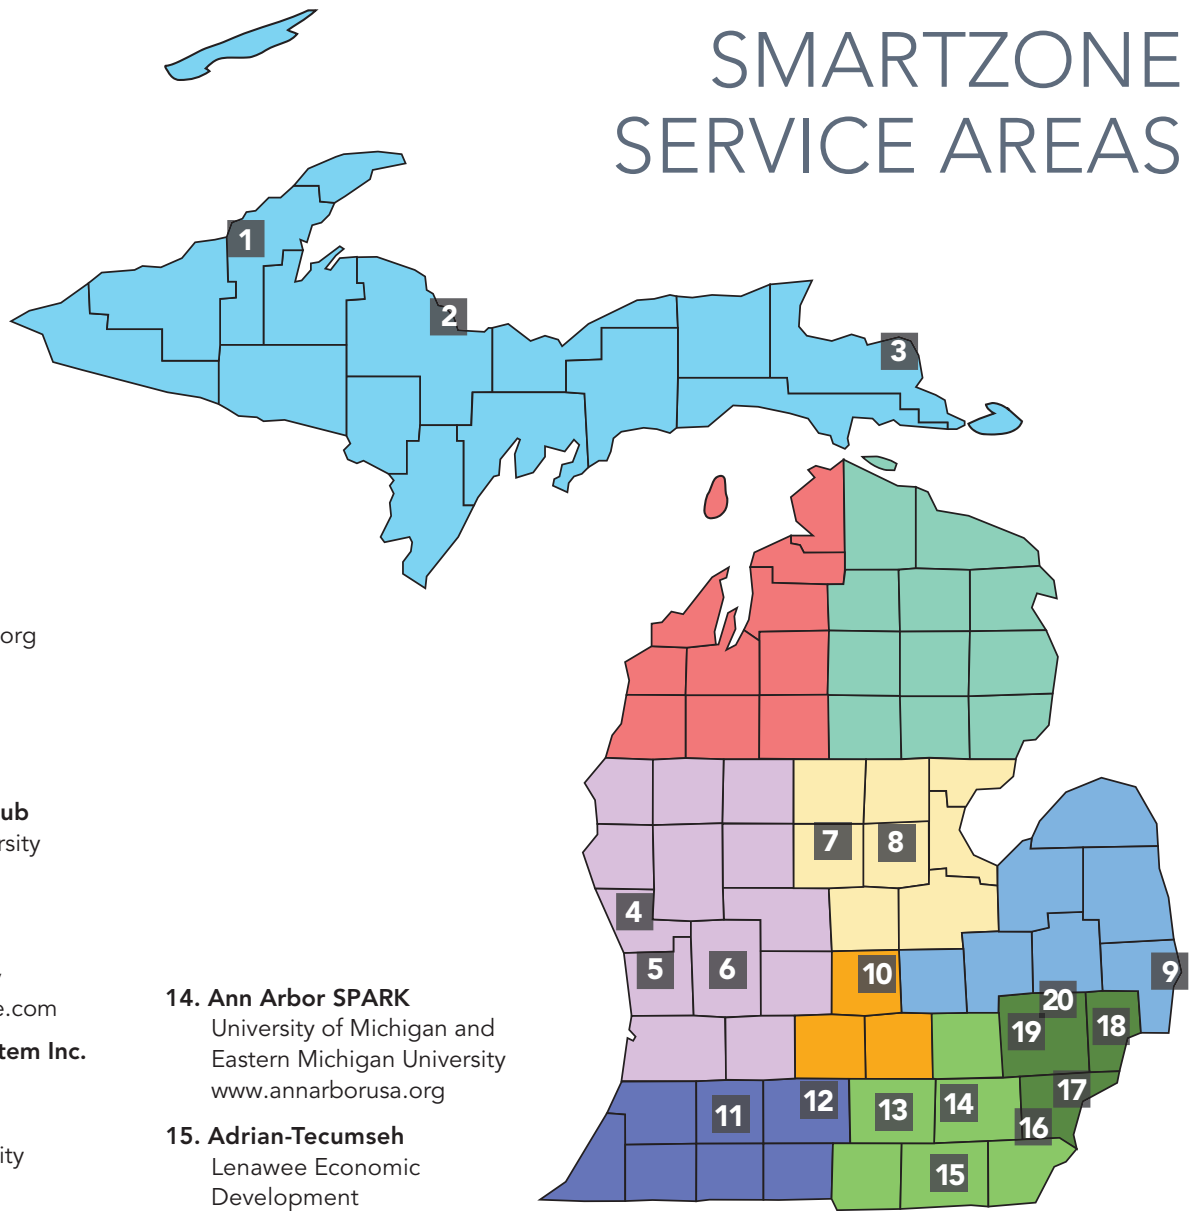

SMARTZONE SERVICE AREAS

SmartZones

1. MTEC SmartZone

Michigan Technological University
www.mtecsz.com

2. Innovate Marquette SmartZone

Northern Michigan University
www.innovatemarquette.org

3. Sault Ste. Marie

Sault Ste. Marie SS Mart
Lake Superior State
www.ssmartzone.com

4. Muskegon Innovation Hub

Grand Valley State University
www.gvsu.edu/mihub

5. Holland SmartZone

Lakeshore Advantage
Michigan State University
www.lakeshoreadvantage.com

6. Start Garden/SG Ecosystem Inc.

www.startgarden.com

7. CMURC

Central Michigan University
www.cmurc.com

8. Midland SmartZone Midland Tomorrow

www.midlandtomorrow.org

9. Port Huron

St. Clair County EDA
www.startunderground.com

10. Lansing Regional SmartZone/LEAP

Michigan State University
www.purelansing.com

11. Western Michigan University Homer Stryker M.D. School of Medicine

Western Michigan University
www.med.wmich.edu

12. Battle Creek Unlimited

Western Michigan University and Kellogg Community College
www.bcunlimited.org

13. Jackson Technology Park SmartZone

Baker College, Jackson College, and Spring Arbor University
www.enterprisegroup.org

14. Ann Arbor SPARK

University of Michigan and Eastern Michigan University
www.annarborusa.org

15. Adrian-Tecumseh

Lenawee Economic Development
www.lenaweenow.org

16. Pinnacle Aeropark

Huron Township LDFA
www.hurontwpldfa.com

17. TechTown

Wayne State University
www.techtowndetroit.org

18. Macomb-OU INCubator

Oakland University—Macomb
www.oakland.edu/macombouinc

19. Automation Alley

Lawrence Technological University and Oakland University
Southfield Centrepolis
www.automationalley.com
www.ltucollaboratory.com
www.southfieldcentrepolis.com

20. OU INC

Oakland University—Rochester
www.oakland.edu/ouinc

REGIONS

Upper Peninsula region

Northwest region

Northeast region

West Michigan region

East Central region

East Michigan region

South Central region

Southwest Michigan region

Southeast Michigan region

Detroit Metro region