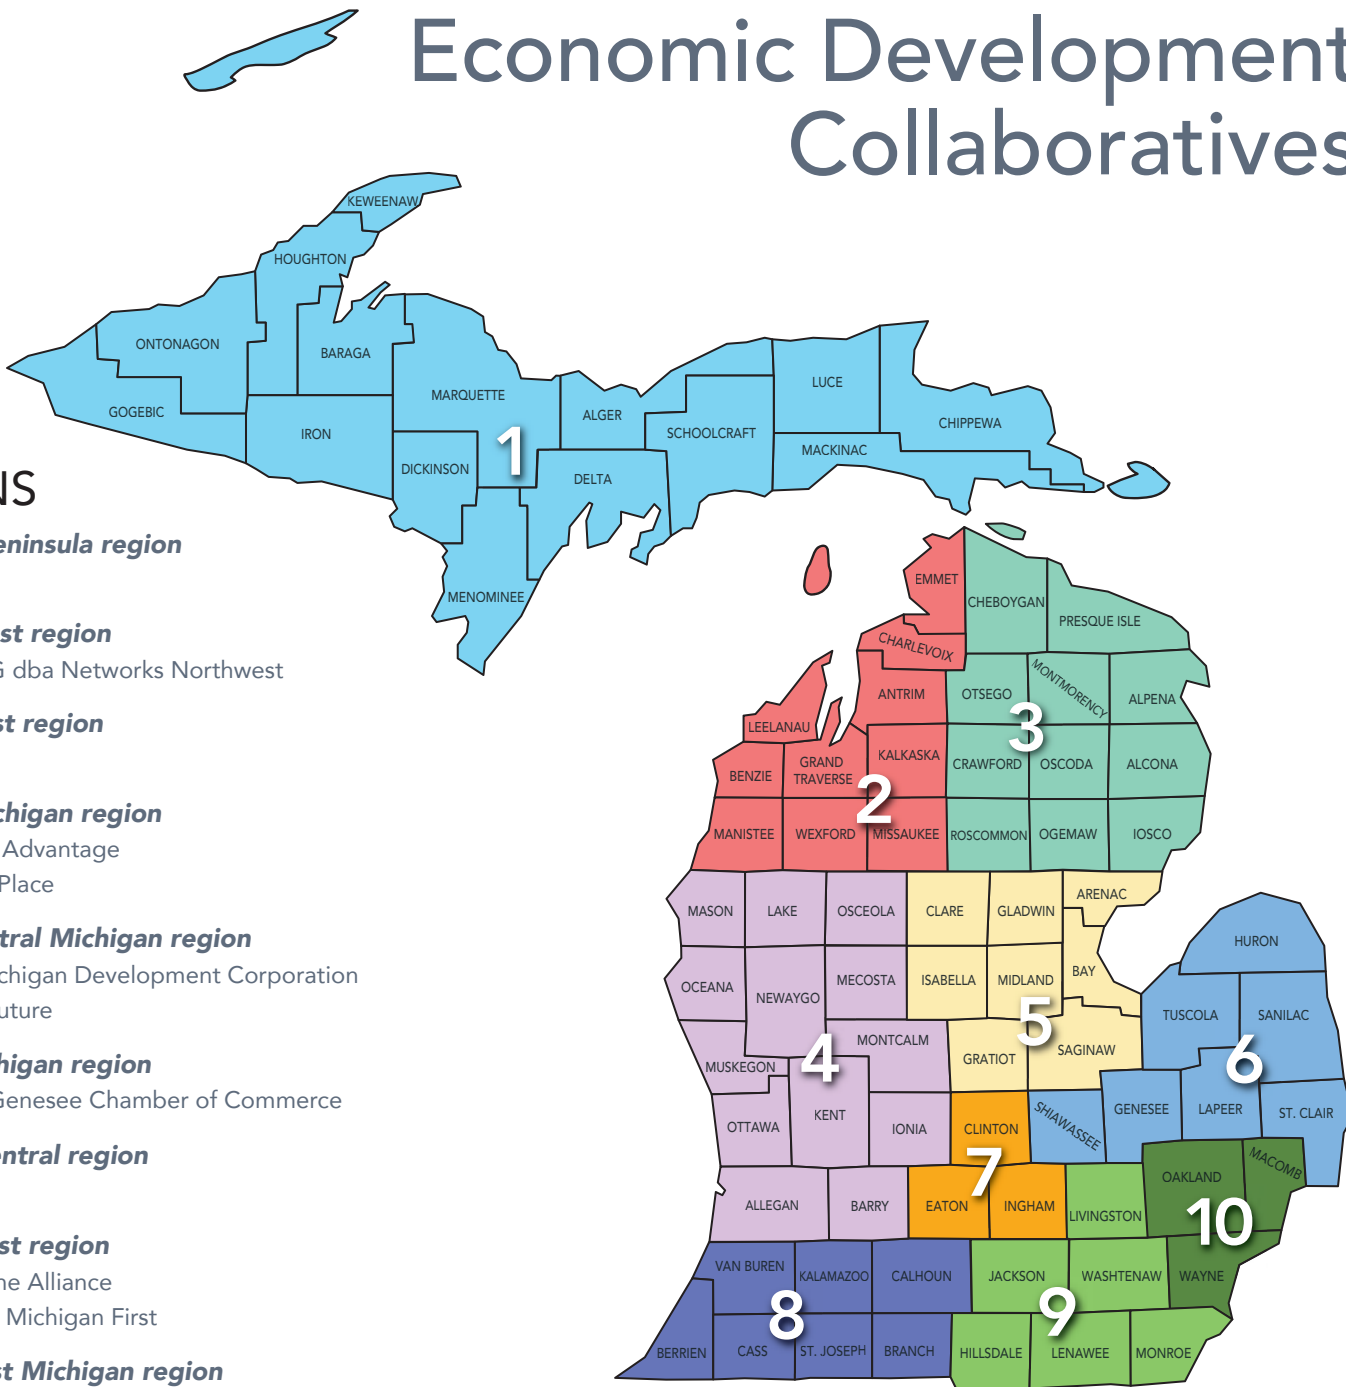

Economic Development Collaboratives

REGIONS

- 1 Upper Peninsula region**
InvestUP
- 2 Northwest region**
NWMCOG dba Networks Northwest
- 3 Northeast region**
NEMCOG
- 4 West Michigan region**
Lakeshore Advantage
The Right Place
- 5 East Central Michigan region**
Middle Michigan Development Corporation
Saginaw Future
- 6 East Michigan region**
Flint and Genesee Chamber of Commerce
- 7 South Central region**
LEAP
- 8 Southwest region**
Cornerstone Alliance
Southwest Michigan First
- 9 Southeast Michigan region**
Ann Arbor SPARK
- 10 Detroit Metro region**
Detroit Economic Growth Corp
Detroit Regional Partnership
Macomb County PED
Oakland County PCD
Wayne County EDGE

Utility Partners

Consumers Energy
DTE Energy

These collaboratives begin with the alignment of service providers, creating teams to serve each region. Regional teams are comprised of representatives from the following:

MEDC Business Development Managers
MEDC Community Development Managers
MEDC Development Project Managers
MEDC International Trade Managers
Michigan Dept. of Agriculture and Rural Development (MDARD)
Michigan Dept. of Environmental Quality (MDEQ)
Michigan Dept. of Natural Resources (MDNR)