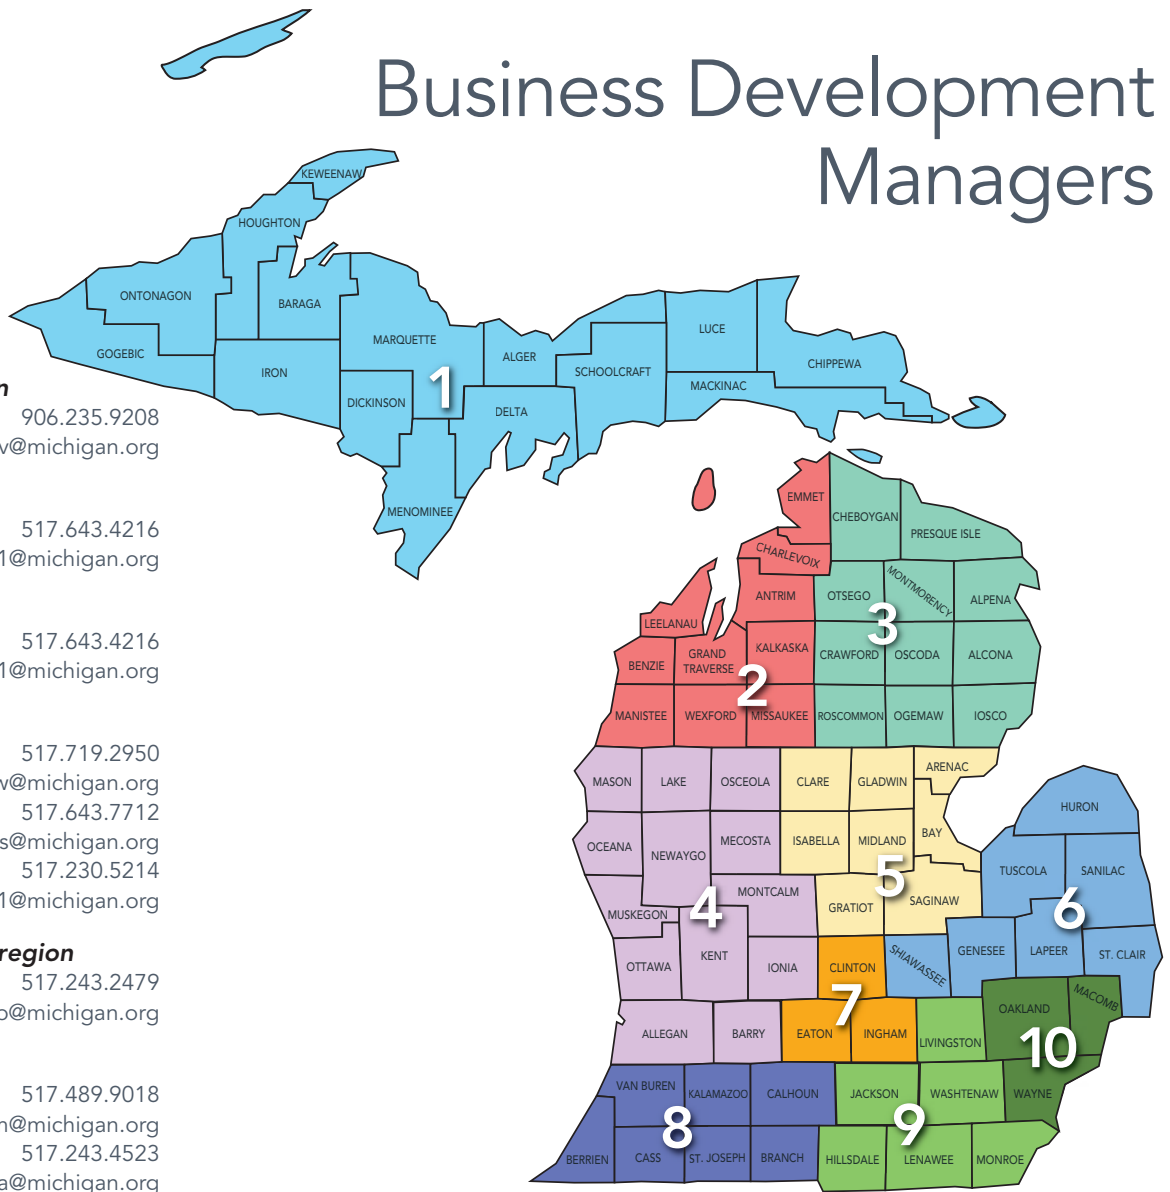

Business Development Managers

REGIONS

- **1 Upper Peninsula region**
  Vicki Schwab 906.235.9208
  schwabv@michigan.org
- **2 Northwest region**
  Amy Berglund 517.643.4216
  berglunda1@michigan.org
- **3 Northeast region**
  Amy Berglund 517.643.4216
  berglunda1@michigan.org
- **4 West Michigan region**
  Bill Kratz 517.719.2950
  kratzw@michigan.org
  Sam Sedlecky 517.643.7712
  sedleckys@michigan.org
  Corey Utley 517.230.5214
  utleyc1@michigan.org
- **5 East Central Michigan region**
  Brenda Flory 517.243.2479
  floryb@michigan.org
- **6 East Michigan region**
  Melissa Dansereau 517.489.9018
  danseream@michigan.org
  Alyssa Tracey 517.243.4523
  traceya@michigan.org
  Corey Utley 517.230.5214
  utleyc1@michigan.org
- **7 South Central region**
  Melissa Dansereau 517.489.9018
  danseream@michigan.org
- **8 Southwest region**
  Brenda Stewart 517.282.8541
  stewartb6@michigan.org
- **9 Southeast Michigan region**
  Stephanie Fries 517.643.5175
  friess1@michigan.org
  Ryan Hundt 517.614.1274
  hundtr1@michigan.org
- **10 Detroit Metro region/City of Detroit**
  Stephanie Fries 517.643.5175
  friess1@michigan.org
- **10 Detroit Metro region/Macomb County**
  Drew Coleman 517.599.3033
  colemand5@michigan.org
  Genna Hines 517.420.0729
  hinesg@michigan.org
  Alyssa Tracey 517.243.4523
  traceya@michigan.org

- **10 Detroit Metro region/Oakland County**
  Valerie Christofferson 517.420.1473
  christoffersonv@michigan.org
  Drew Coleman 517.599.3033
  colemand5@michigan.org
  Ricardo Gonzalez 517.449.7645
  gonzalezr3@michigan.org
  Alyssa Tracey 517.243.4523
  traceya@michigan.org
- **10 Detroit Metro region/Wayne County**
  Valerie Christofferson 517.420.1473
  christoffersonv@michigan.org
  Genna Hines 517.420.0729
  hinesg@michigan.org

Michigan Tribes

Tom Durkee 517.763.4437
durkeet@michigan.org

See page 2 for specific county/city breakdowns within each region.

Regional director assignments

BDMs within each region report to an MEDC regional director:

Regions 1–4, 8:

Karen Hinkle 517.243.2362
hinklek@michigan.org

Regions 5–7

Nicole Thomson 248.766.5794
thomsonn1@michigan.org

Regions 9, 10:

Valerie Christofferson 517.420.1473
christoffersonv@michigan.org