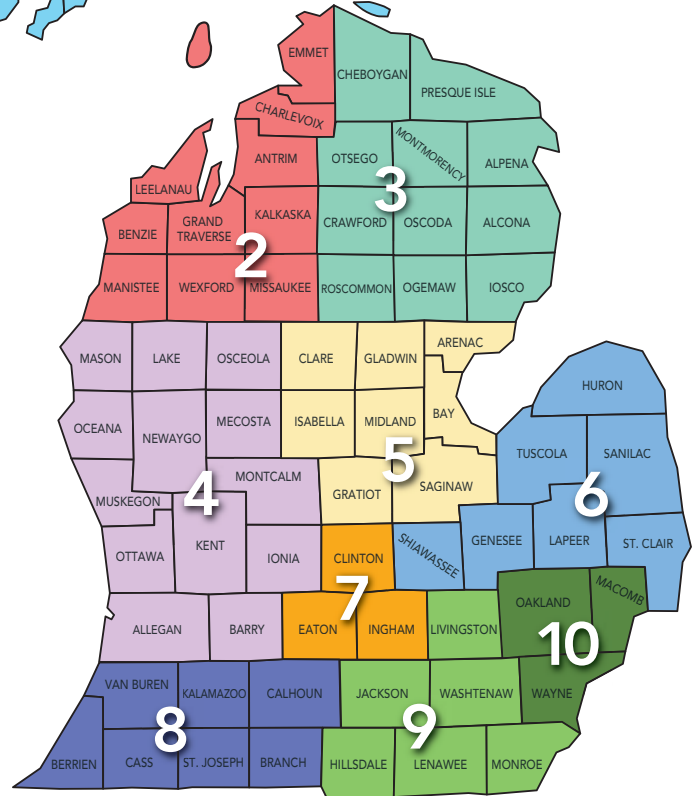

- 10 Detroit Metro region/Oakland County**
Amanda Baker 517.285.9080
bakera22@michigan.org
Nicole Black 248.766.5794
blackn@michigan.org
Amanda Eisbrenner 517.420.0977
eisbrennera@michigan.org
- 10 Detroit Metro region/Wayne County**
Nicole Black 248.766.5794
blackn@michigan.org
- Michigan Tribes**
Tom Durkee 517.763.4437
durkeet@michigan.org

BDM ASSIGNMENTS WITHIN REGIONS

REGION 4

Sam Sedlecky: Barry, Ionia, Kent and Montcalm counties

Darryl Todd: Allegan, Lake, Mason, Mecosta, Muskegon, Newaygo, Oceana, Osceola, and Ottawa counties

REGION 10

OAKLAND COUNTY

Amanda Baker: Auburn Hills, Berkley, Bingham Farms, Birmingham, Bloomfield Hills, Clarkston, Commerce Twp., Davisburg, Groveland Twp., Highland Twp., Holly, Holly Twp., Lathrup Village, Lake Orion, Orchard Lake, Orion Twp., Oxford, Pontiac, Rochester, Rochester Hills, Rose Twp., Springfield Twp., Walled Lake, Waterford Twp., West Bloomfield, White Lake

REGION 10

WAYNE COUNTY

Nicole Black: Allen Park, Belleville, Brownstown, Canton, Dearborn, Dearborn Heights, Ecorse, Flat Rock, Garden City, Gibraltar, Grosse Ile, Huron Twp., Inkster, Lincoln Park, Livonia, Melvindale, New Boston, Northville, Northville Twp., Plymouth, Plymouth Twp. Redford, Riverview, River Rouge, Rockwood, Romulus, Southgate, Sumpter Twp., Taylor, Trenton, Van Buren Twp., Wayne, Westland, Woodhaven, Wyandotte