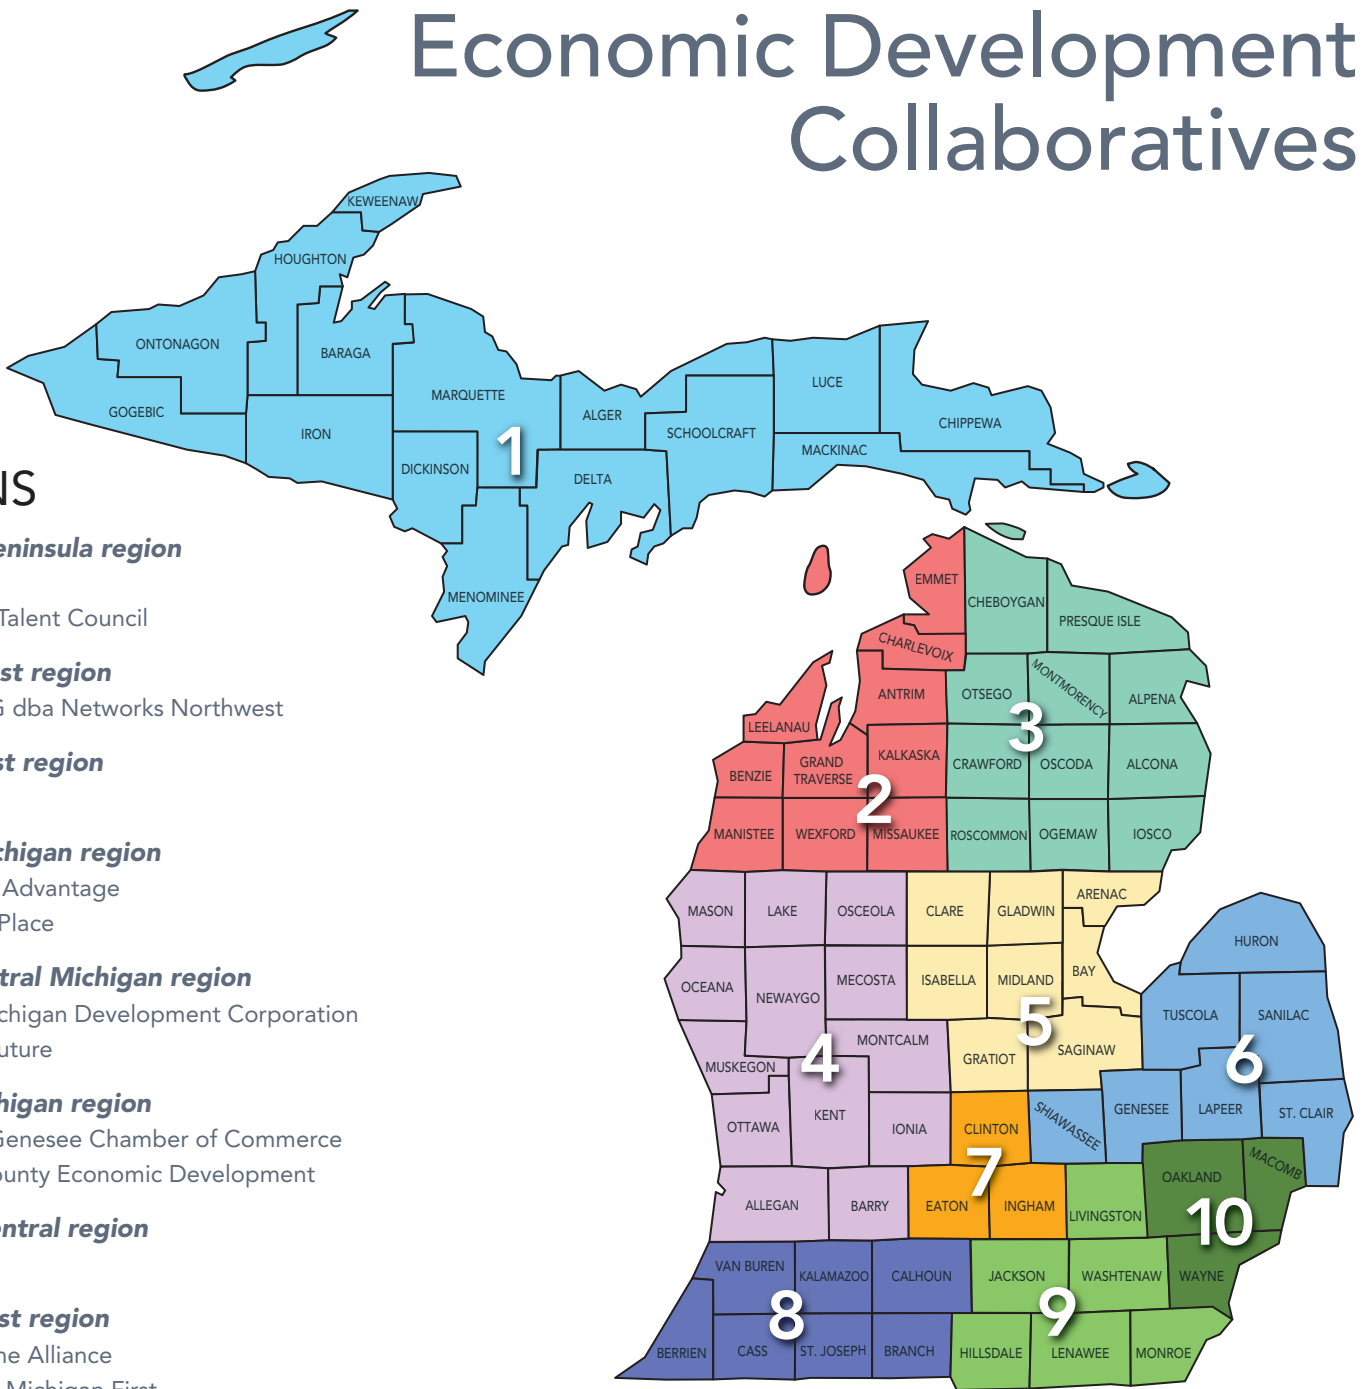

Economic Development Collaboratives

REGIONS

- 1 Upper Peninsula region**
InvestUP
UPWARD Talent Council
- 2 Northwest region**
NWMCOG dba Networks Northwest
- 3 Northeast region**
NEMCOG
- 4 West Michigan region**
Lakeshore Advantage
The Right Place
- 5 East Central Michigan region**
Middle Michigan Development Corporation
Saginaw Future
- 6 East Michigan region**
Flint and Genesee Chamber of Commerce
Tuscola County Economic Development
- 7 South Central region**
LEAP
- 8 Southwest region**
Cornerstone Alliance
Southwest Michigan First
- 9 Southeast Michigan region**
Ann Arbor SPARK
- 10 Detroit Metro region**
Detroit Economic Growth Corp
Detroit Regional Partnership
Macomb County PED
Oakland County PCD
Wayne County EDGE

These collaboratives begin with the alignment of service providers, creating teams to serve each region. Regional teams are comprised of representatives from the following:

- MEDC Business Development Managers
- MEDC Community Assistance Team
- MEDC Development Project Managers
- MEDC International Trade Managers
- Michigan Dept. of Agriculture and Rural Development (MDARD)
- Michigan Dept. of Environmental Quality (MDEQ)
- Michigan Dept. of Natural Resources (MDNR)
- Michigan Dept. of Transportation (MDOT)
- Michigan Manufacturing Technology Center (MMTC)
- Michigan Small Business Center (MI-SBDC)
- Michigan State Housing Development Authority (MSHDA)
- Procurement Technical Assistance Centers (PTACs)
- Other state and federal agencies