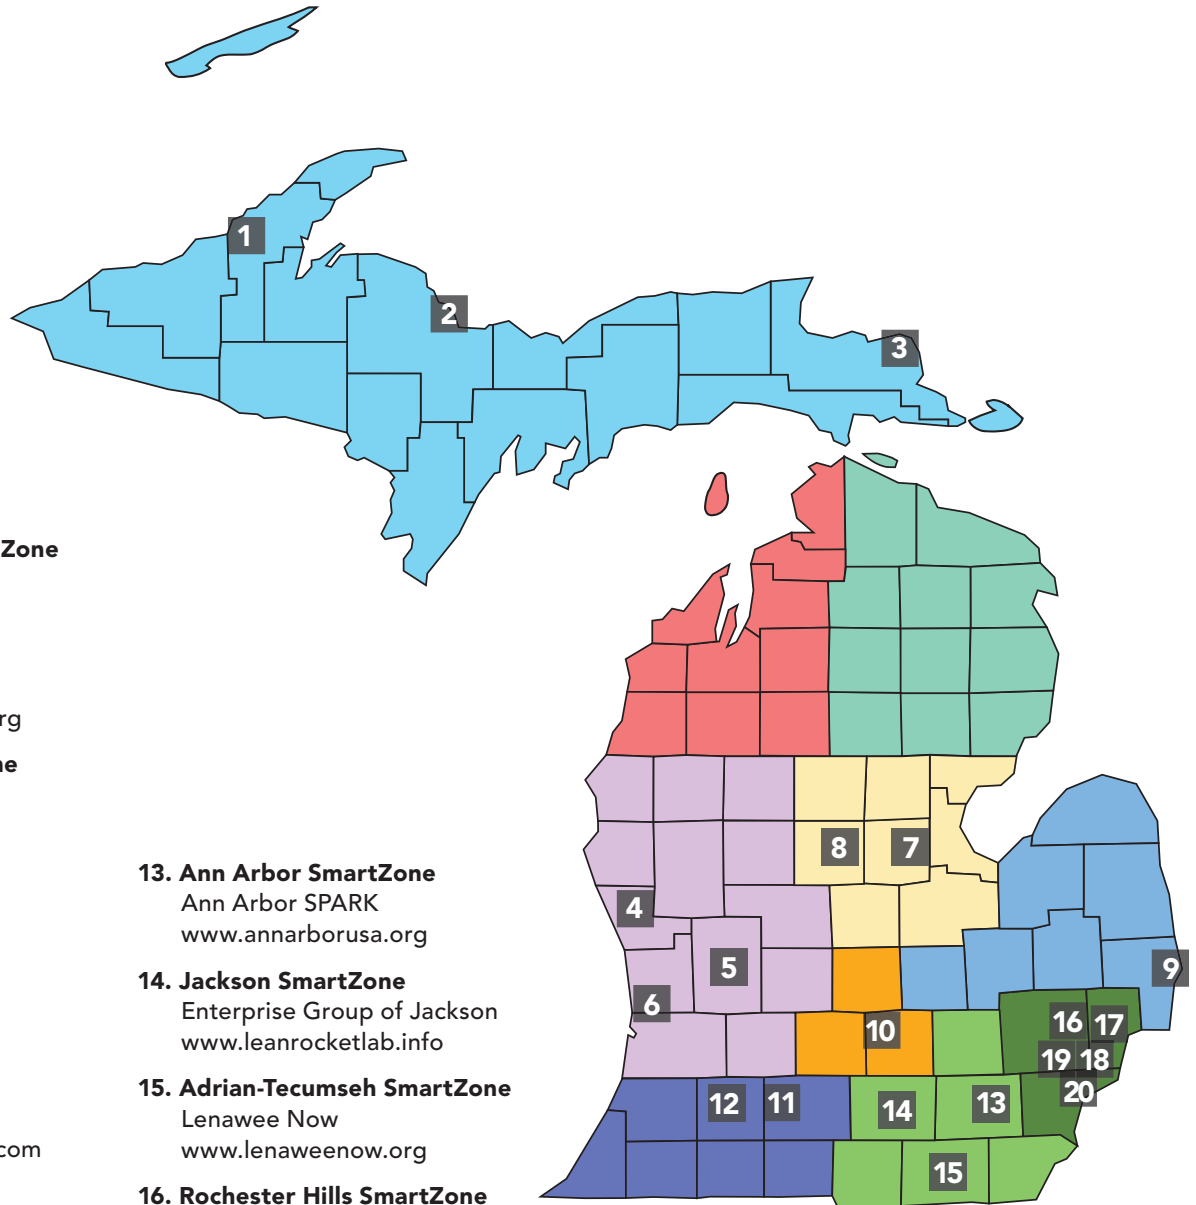

SMARTZONE SERVICE AREAS

SmartZones

1. **1. Houghton/Hancock SmartZone**
   MTEC
   www.mtecsz.com
2. **2. Marquette SmartZone**
   Innovate Marquette
   www.innovatemarquette.org
3. **3. Sault Ste. Marie SmartZone**
   Sault Ste. Marie EDC
   www.saultedc.com
4. **4. Muskegon SmartZone**
   Muskegon Innovation Hub
   www.gvsu.edu/mihub
5. **5. Grand Rapids SmartZone**
   Start Garden
   www.startgarden.com
6. **6. Holland SmartZone**
   Lakeshore Advantage
   www.lakeshoreadvantage.com
7. **7. Midland SmartZone**
   Midland Business Alliance
   www.mbami.org
8. **8. Mount Pleasant SmartZone**
   CMURC
   www.cmurc.com
9. **9. Port Huron SmartZone**
   St. Clair County EDA
   www.startunderground.com
10. **10. Lansing SmartZone**
    Lansing Economic Area Partnership (LEAP)
    www.purelansing.com
11. **11. Battle Creek SmartZone**
    Battle Creek Unlimited
    www.bcunlimited.org
12. **12. Kalamazoo SmartZone**
    WMed Innovation Center
    www.med.wmich.edu/node/373
13. **13. Ann Arbor SmartZone**
    Ann Arbor SPARK
    www.annarborusa.org
14. **14. Jackson SmartZone**
    Enterprise Group of Jackson
    www.leanrocketlab.info
15. **15. Adrian-Tecumseh SmartZone**
    Lenawee Now
    www.lenaweenow.org
16. **16. Rochester Hills SmartZone**
    OU INC
    www.oakland.edu/ouinc
17. **17. Sterling Heights SmartZone**
    Sterling Heights Velocity Center
    www.velocity-center.com
18. **18. Troy SmartZone**
    Automation Alley
    www.automationalley.com
19. **19. Southfield SmartZone**
    Southfield Centrepolis
    www.centrepolisaccelerator.com
20. **20. Detroit SmartZone**
    Techtown
    www.techtowndetroit.org

REGIONS

- Upper Peninsula region
- East Michigan region
- Northwest region
- South Central region
- Northeast region
- Southwest Michigan region
- West Michigan region
- Southeast Michigan region
- East Central region
- Detroit Metro region