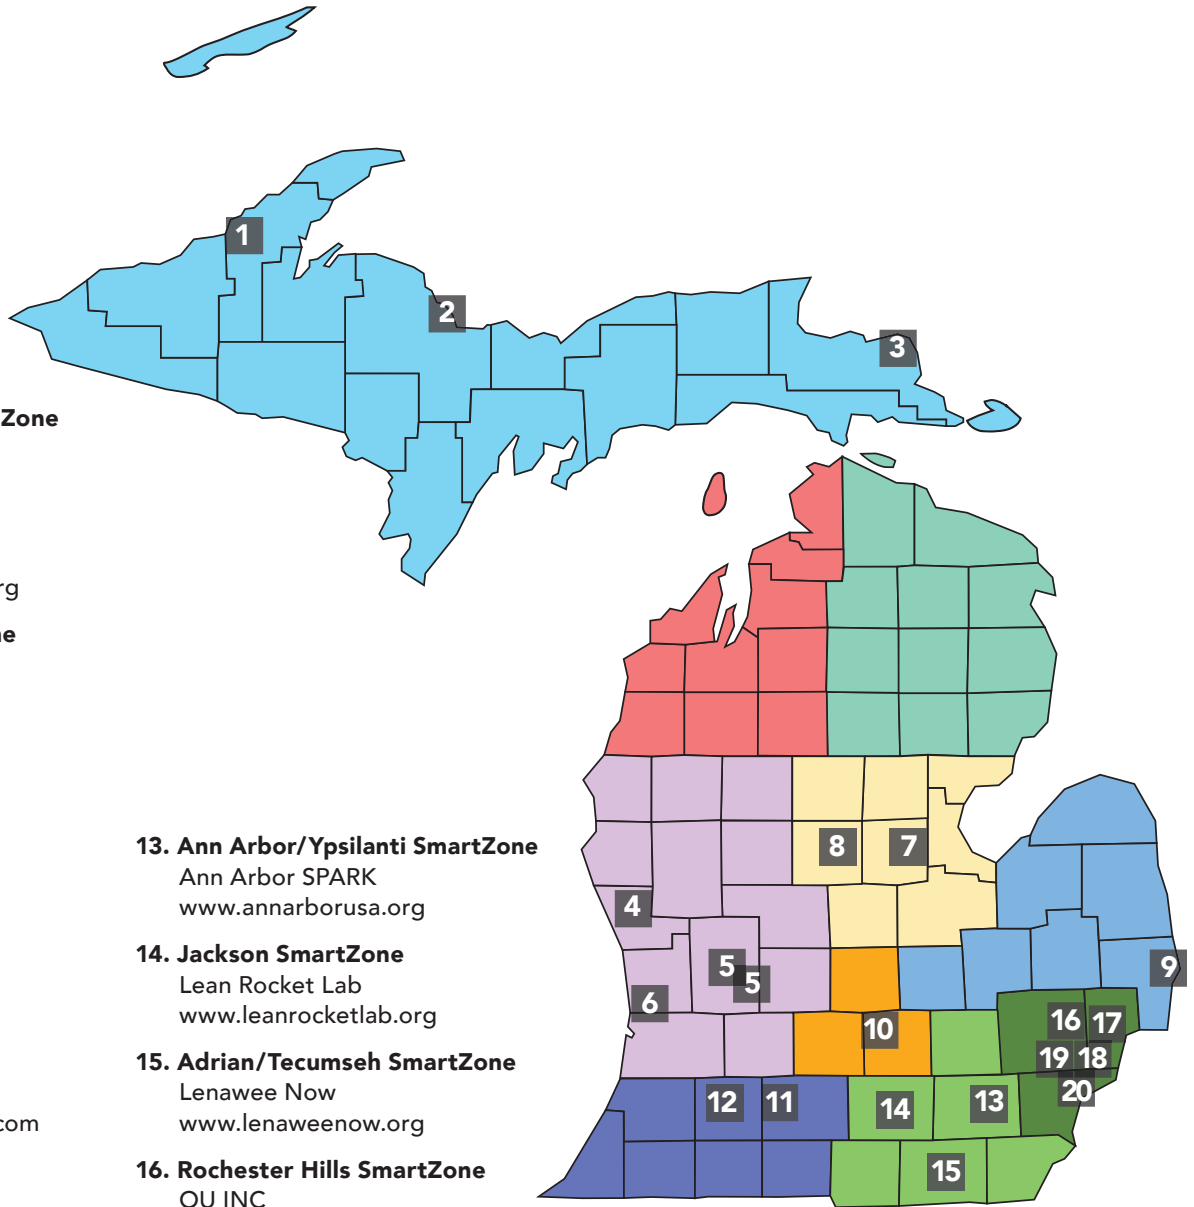

SMARTZONE SERVICE AREAS

SmartZones

1. **1. Houghton/Hancock SmartZone**
   MTEC
   www.mtecsz.com
2. **2. Marquette SmartZone**
   Innovate Marquette
   www.innovatemarquette.org
3. **3. Sault Ste. Marie SmartZone**
   Sault Ste. Marie EDC
   www.saultedc.com
4. **4. Muskegon SmartZone**
   Muskegon Innovation Hub
   www.gvsu.edu/mihub
5. **5. Grand Rapids SmartZone**
   Spartan Innovations
   www.msufoundation.org/venture-creation
   Start Garden
   www.startgarden.com
6. **6. Holland SmartZone**
   Lakeshore Advantage
   www.lakeshoreadvantage.com
7. **7. Midland SmartZone**
   Midland Business Alliance
   www.mbami.org
8. **8. Mount Pleasant SmartZone**
   CMURC
   www.cmurc.com
9. **9. Port Huron SmartZone**
   St. Clair County EDA
   www.startunderground.com
10. **10. Lansing/East Lansing SmartZone**
    Lansing Economic Area Partnership (LEAP)
    www.purelansing.com
11. **11. Battle Creek SmartZone**
    Battle Creek Unlimited
    www.bcunlimited.org
12. **12. Kalamazoo SmartZone**
    WMed Innovation Center
    www.med.wmich.edu/node/373
13. **13. Ann Arbor/Ypsilanti SmartZone**
    Ann Arbor SPARK
    www.annarborusa.org
14. **14. Jackson SmartZone**
    Lean Rocket Lab
    www.leanrocketlab.org
15. **15. Adrian/Tecumseh SmartZone**
    Lenawee Now
    www.lenaweenow.org
16. **16. Rochester Hills SmartZone**
    OU INC
    www.oakland.edu/ouinc
17. **17. Sterling Heights SmartZone**
    Sterling Heights Velocity Center
    www.mivelocity.com
18. **18. Troy SmartZone**
    Automation Alley
    www.automationalley.com
19. **19. Southfield SmartZone**
    Centrepolis Accelerator
    www.centrepolisaccelerator.com
20. **20. Detroit SmartZone**
    Techtown
    www.techtowndetroit.org

REGIONS

- Upper Peninsula region
- Northwest region
- Northeast region
- West Michigan region
- East Central region
- East Michigan region
- South Central region
- Southwest Michigan region
- Southeast Michigan region
- Detroit Metro region