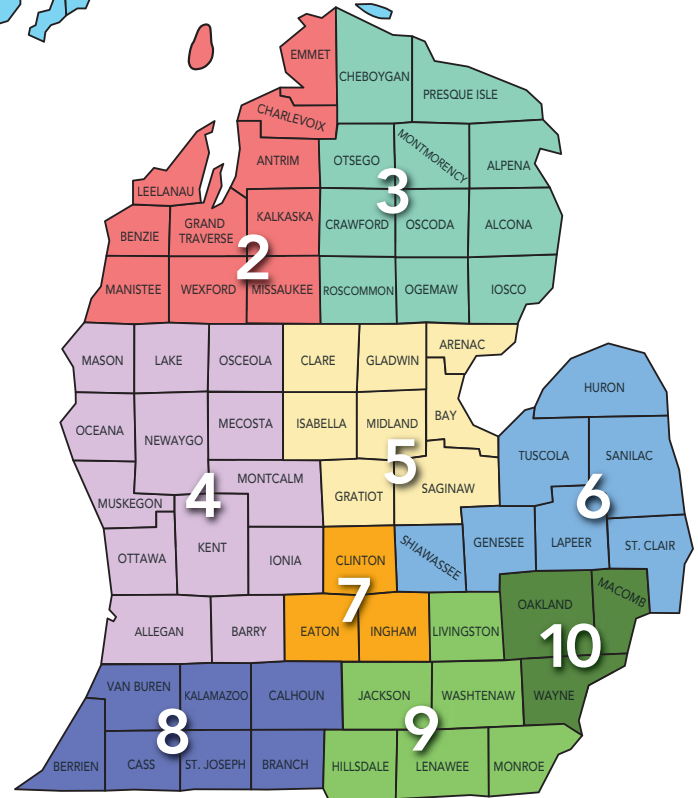

10 Detroit Metro region/Oakland County
Amanda Baker 517.285.9080
bakera22@michigan.org

Nicole Black 248.766.5794
blackn@michigan.org

Amanda Eisbrenner 517.420.0977
eisbrennera@michigan.org

10 Detroit Metro region/Wayne County
Nicole Black 248.766.5794
blackn@michigan.org

Michigan Tribes
Tom Durkee 517.763.4437
durkeet@michigan.org

See page 2 for specific county/city breakdowns within each region.

Managing director assignments
BDMs within each region report to an MEDC managing director:

Regions 1-3
Tino Breithaupt 231.620.1565
breithauptt@michigan.org

Region 4
Sarah Rainero 517.242.5480
raineros@michigan.org

Regions 5, 6, 10
Nicole Black 248.766.5794
blackn@michigan.org

Regions 7-9
Genna Hines 517.599.5388
hinesg@michigan.org