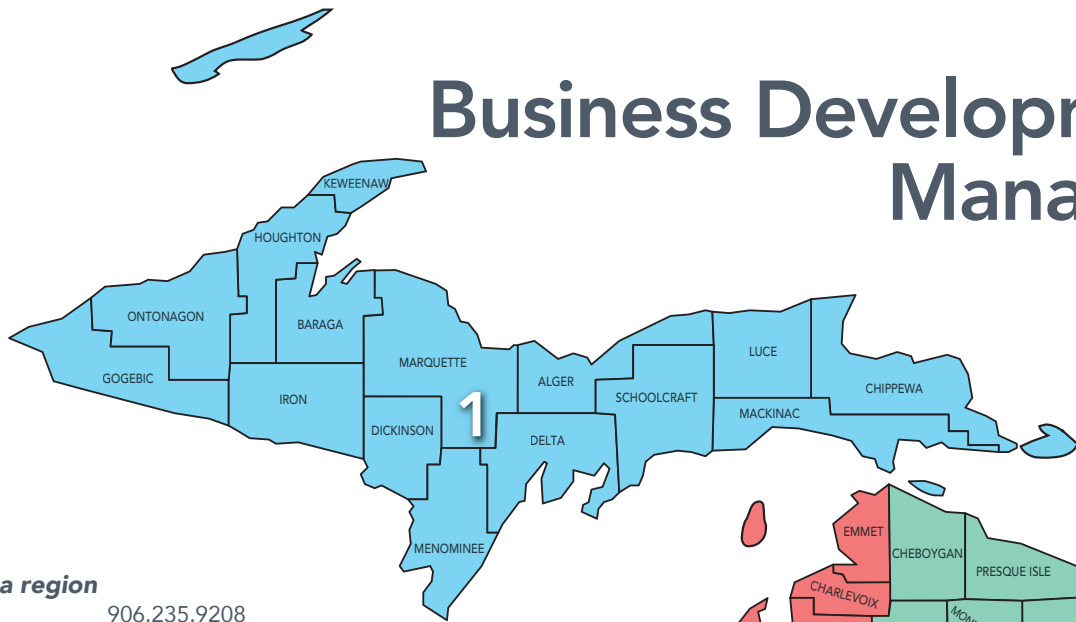

Business Development Managers

REGIONS

1 Upper Peninsula region
Vicki Schwab 906.235.9208
schwabv@michigan.org

2 Northwest region
Jessie Mitchell 231.942.8287
mitchellj20@michigan.org

3 Northeast region
Jessie Mitchell 231.942.8287
mitchellj20@michigan.org

4 West Michigan region
Sam Sedlecky 517.643.7712
sedleckys@michigan.org
Darryl Todd 517.643.6397
toddd@michigan.org

5 East Central Michigan region
Brenda Flory 517.243.2479
floryb@michigan.org

6 East Michigan region
Joe McCulloch 517.896.4346
mccullochj3@michigan.org

7 South Central region
Kristin Schleman 517.243.4647
schlemank@michigan.org

8 Southwest region
Brenda Stewart 517.282.8541
stewartb6@michigan.org

9 Southeast Michigan region
Jim Coutu 517.420.1647
coutuj@michigan.org

10 Detroit Metro region/City of Detroit
Ericka Swayne 517.281.4875
swaynee1@michigan.org

10 Detroit Metro region/Macomb County
Ricardo Gonzalez 517.449.7645
gonzalezr3@michigan.org