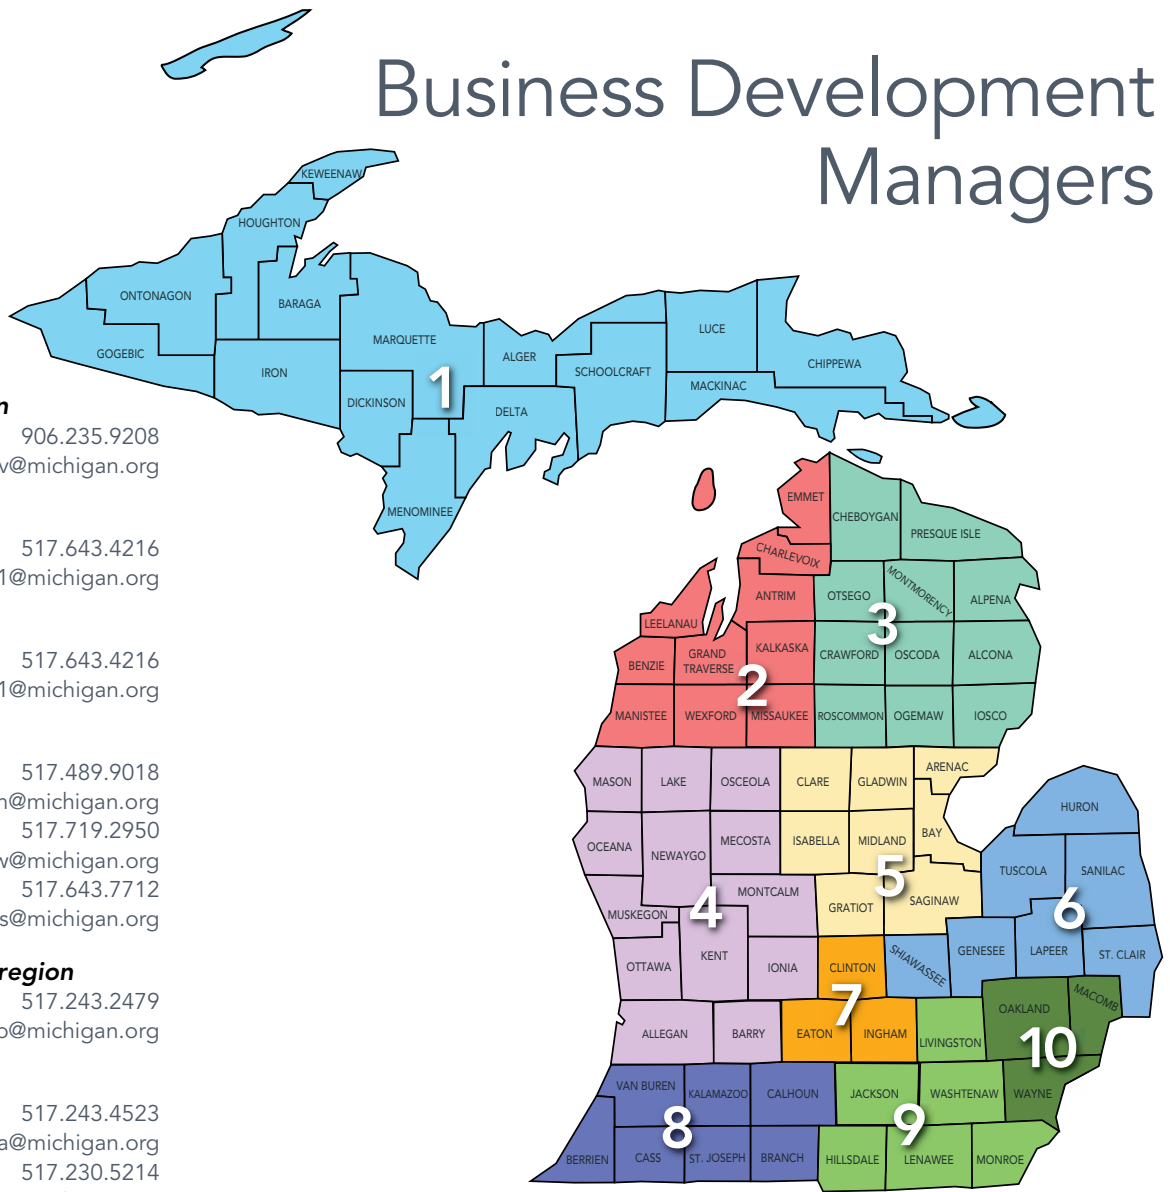

Business Development Managers

REGIONS

1 Upper Peninsula region
Vicki Schwab 906.235.9208
schwabv@michigan.org

2 Northwest region
Amy Berglund 517.643.4216
berglunda1@michigan.org

3 Northeast region
Amy Berglund 517.643.4216
berglunda1@michigan.org