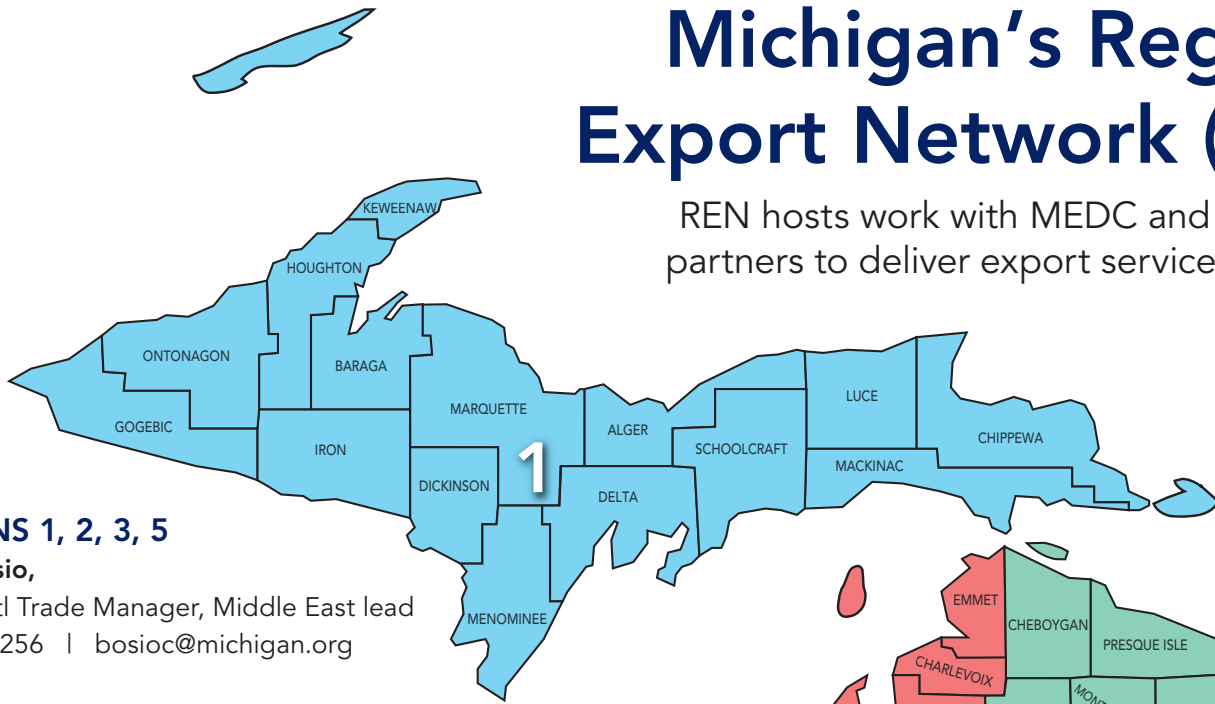

Michigan's Regional Export Network (REN)

REN hosts work with MEDC and its strategic partners to deliver export services statewide.

REGIONS 1, 2, 3, 5

Chris Bosio,
MEDC Intl Trade Manager, Middle East lead
517.348.9256 | bosioc@michigan.org

REGIONS 4*, 8

Weiwei Lu, MEDC Intl Trade Manager, Asia lead
616.540.4964 | luw@michigan.org

REGIONS 4*, 6, 7, 10*

Jacob Schroeder,
MEDC Intl Trade Manager, Canada lead
517.898.7462 | schroederj4@michigan.org

REGIONAL EXPORT NETWORK PARTNERS

Regions 1, 2, 3: Networks Northwest (Traverse City)

Regions 4, 8: Grand Valley State University's Van Andel Global Trade Center (Grand Rapids)

Regions 5, 6, 7, 9: Michigan State University's Global Business Center (East Lansing)

Region 10: Automation Alley (Troy)

*Specific county/city breakdowns within each region:

REGION 4

Weiwei Lu: Allegan, Barry, Kent, Muskegon, Ottawa counties
Jacob Schroeder: Ionia, Lake, Mason, Mecosta, Montcalm, Newaygo, Oceana, Osceola counties