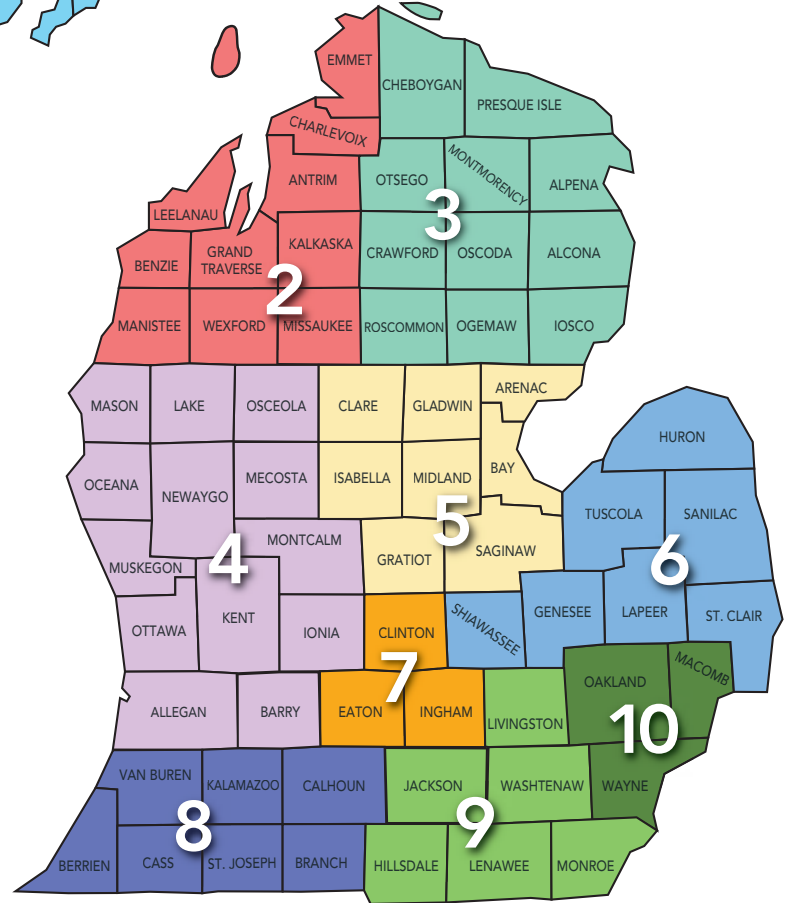

REGIONS 4*, 8

Weiwei Lu, MEDC Intl Trade Manager, Asia lead
616.540.4964 | luw@michigan.org

REGIONS 4*, 6, 7, 10*

Jacob Schroeder,
MEDC Intl Trade Manager, Canada lead
517.898.7462 | schroederj4@michigan.org

REGIONAL EXPORT NETWORK PARTNERS

Regions 1, 2, 3: Networks Northwest (Traverse City)

Regions 4, 8: Grand Valley State University's Van Andel Global Trade Center (Grand Rapids)

Regions 5, 6, 7, 9: Michigan State University's Global Business Center (East Lansing)

Region 10: Automation Alley (Troy)

*Specific county/city breakdowns within each region:

REGION 4

Weiwei Lu: Allegan, Barry, Kent, Muskegon, Ottawa counties
Jacob Schroeder: Ionia, Lake, Mason, Mecosta, Montcalm, Newaygo, Oceana, Osceola counties

REGION 10

David Newhouse: Oakland, Wayne counties
Jacob Schroeder: Macomb County

REGIONS

- Upper Peninsula region
- Northwest region
- Northeast region
- West Michigan region
- East Central region
- East Michigan region
- South Central region
- Southwest Michigan region
- Southeast Michigan region
- Detroit Metro region