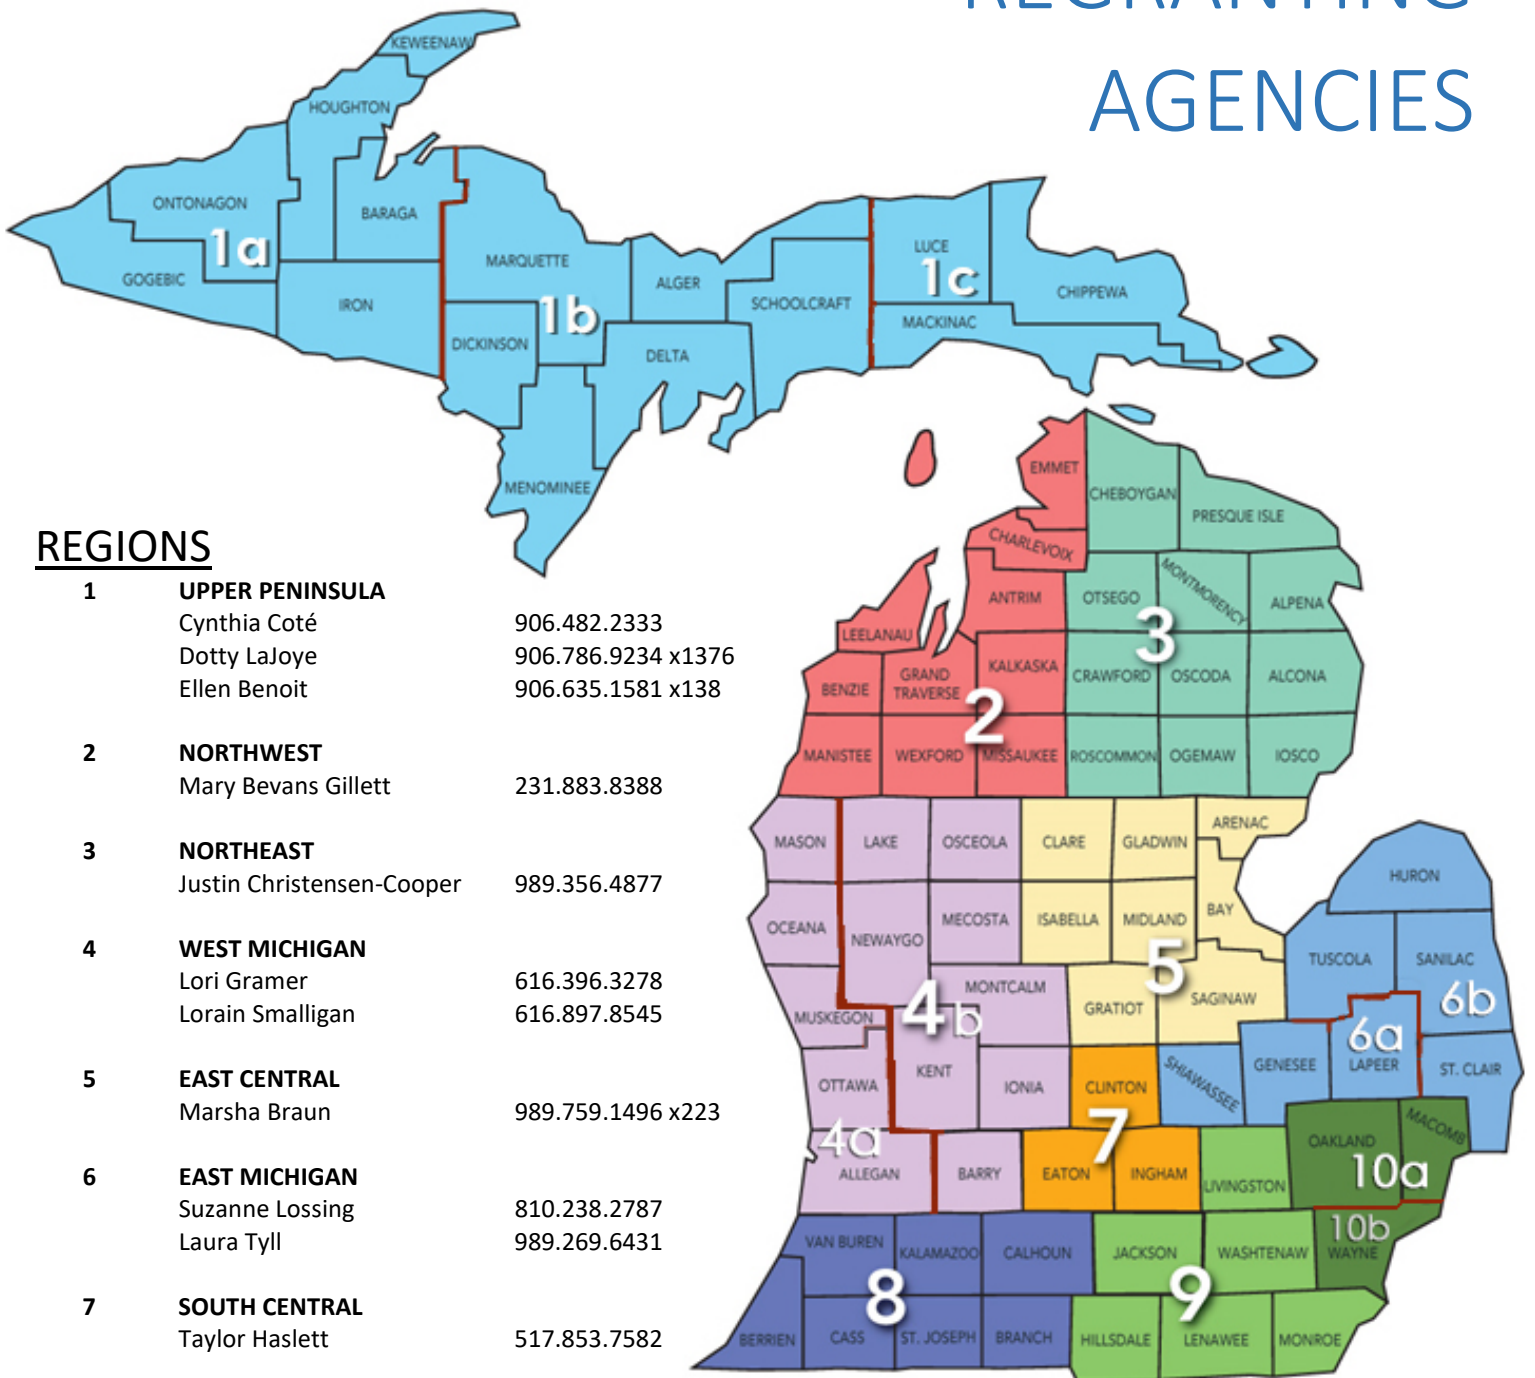

REGIONAL REGRANTING AGENCIES

REGIONS

1	UPPER PENINSULA Cynthia Coté Dotty LaJoye Ellen Benoit	906.482.2333 906.786.9234 x1376 906.635.1581 x138
2	NORTHWEST Mary Bevans Gillett	231.883.8388
3	NORTHEAST Justin Christensen-Cooper	989.356.4877
4	WEST MICHIGAN Lori Gramer Lorain Smalligan	616.396.3278 616.897.8545
5	EAST CENTRAL Marsha Braun	989.759.1496 x223
6	EAST MICHIGAN Suzanne Lossing Laura Tyll	810.238.2787 989.269.6431
7	SOUTH CENTRAL Taylor Haslett	517.853.7582
8	SOUTHWEST Kristen Chesak	269.342.5059
9	SOUTHEAST Deb Polich	734.213.2733 x701
10	DETROIT METRO Samantha Russell Adam DesJardins	586.469.8666 313.831.1151

See below for specific county breakdowns within regions and contact information for each Regional Regranting Agency