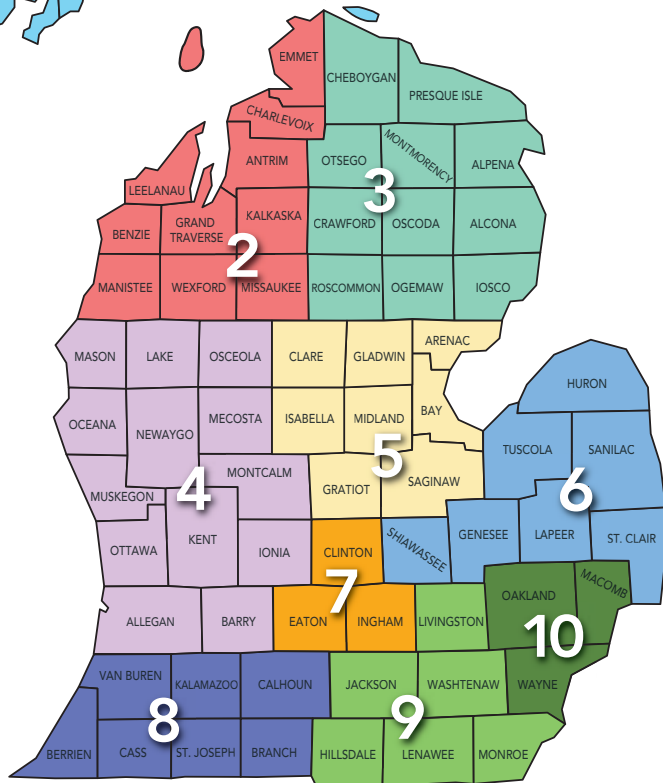

10 Detroit Metro region/Wayne County*
Chris McClain 517.897.4865
mclclainc3@michigan.org
Emma Stasek 517.897.7390
staseke@michigan.org
Ericka Swayne 517.281.4875
swayne1@michigan.org

**Statewide, Japanese/South Korea/
Taiwan accounts**
Amanda Eisbrenner 517.420.0977
eisbrennera@michigan.org

Managing director assignments

BDMs within each region report to an MEDC managing director:

Region 1
Vicki Schawb 906.235.9208
schwabv@michigan.org

Regions 2, 4
Tino Breithaupt 231.620.1565
breithauptt@michigan.org

Regions 3, 5, 6
Charles Donaldson 810.241.6658
donaldsonc2@michigan.org

Regions 7, 8, 9
Paula Holtz 517.243.5689
holtzp@michigan.org

Region 10
Nicole Black 248.766.5794
blackn@michigan.org

*See page 2 for specific county/city breakdowns within each region.