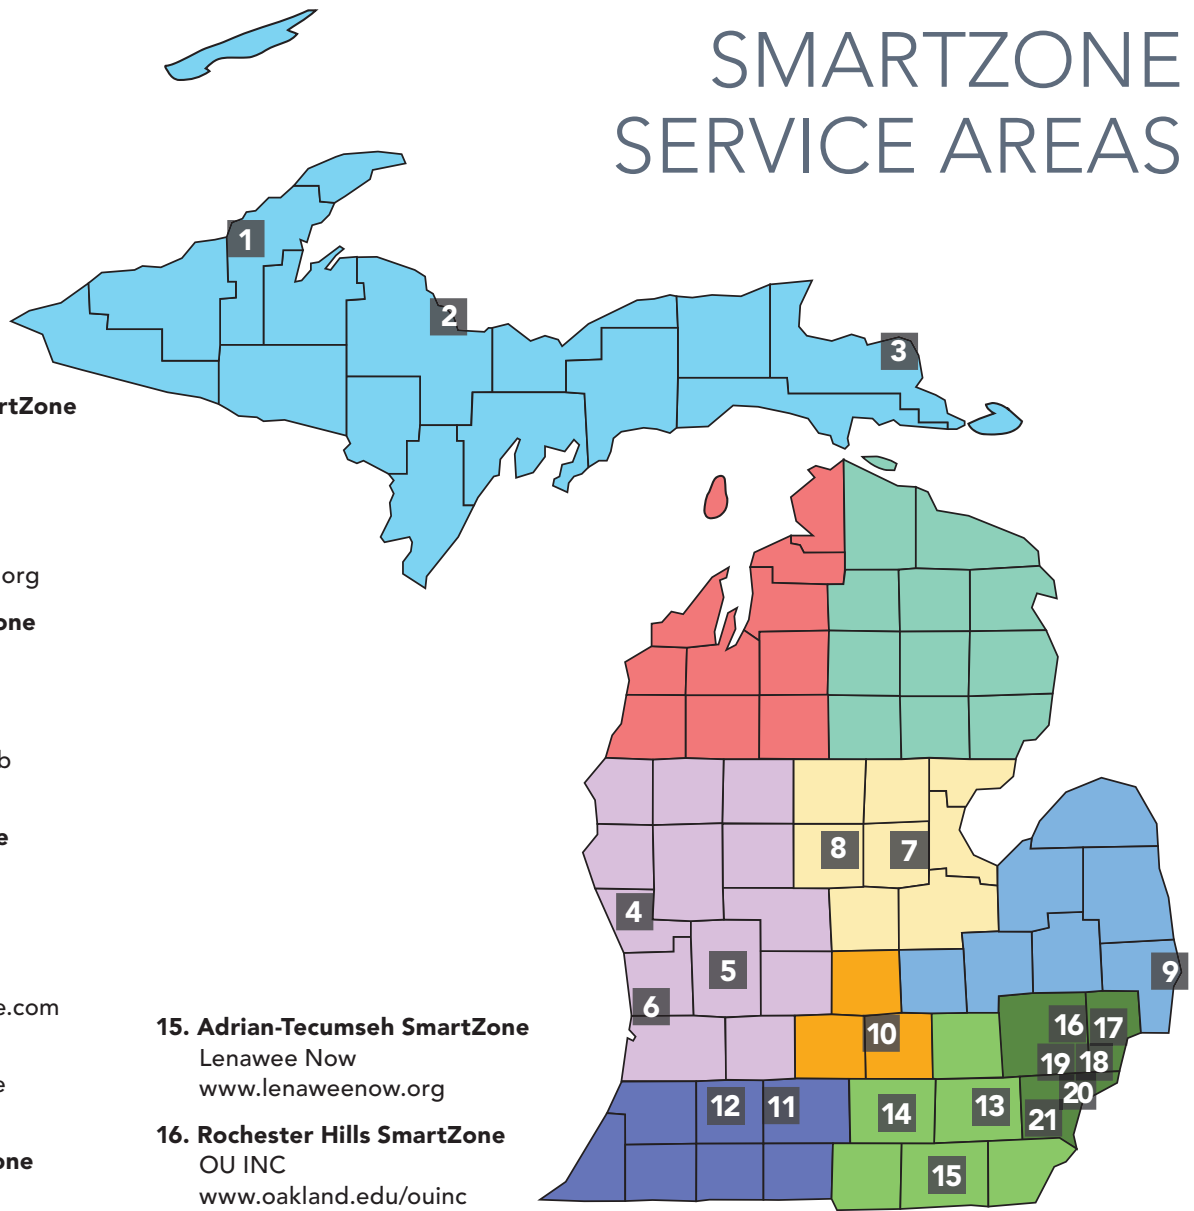

SMARTZONE SERVICE AREAS

SmartZones

1. **1. Houghton/Hancock SmartZone**
   MTEC
   www.mtecsz.com
2. **2. Marquette SmartZone**
   Innovate Marquette
   www.innovatemarquette.org
3. **3. Sault Ste. Marie SmartZone**
   Sault Ste. Marie EDC
   www.saultedc.com
4. **4. Muskegon SmartZone**
   Muskegon Innovation Hub
   www.gvsu.edu/mihub
5. **5. Grand Rapids SmartZone**
   Start Garden
   www.startgarden.com
6. **6. Holland SmartZone**
   Lakeshore Advantage
   www.lakeshoreadvantage.com
7. **7. Midland SmartZone**
   Midland Business Alliance
   www.mbami.org
8. **8. Mount Pleasant SmartZone**
   CMURC
   www.cmurc.com
9. **9. Port Huron SmartZone**
   St. Clair County EDA
   www.startunderground.com
10. **10. Lansing SmartZone**
    Lansing Economic Area Partnership (LEAP)
    www.purelansing.com
11. **11. Battle Creek SmartZone**
    Battle Creek Unlimited
    www.bcunlimited.org
12. **12. Kalamazoo SmartZone**
    WMed Innovation Center
    www.med.wmich.edu/node/373
13. **13. Ann Arbor SmartZone**
    Ann Arbor SPARK
    www.annarborusa.org
14. **14. Jackson SmartZone**
    Enterprise Group of Jackson
    www.leanrocketlab.info
15. **15. Adrian-Tecumseh SmartZone**
    Lenawee Now
    www.lenaweenow.org
16. **16. Rochester Hills SmartZone**
    OU INC
    www.oakland.edu/ouinc
17. **17. Sterling Heights SmartZone**
    Macomb-OU INCubator
    www.oakland.edu/macombouinc
18. **18. Troy SmartZone**
    Automation Alley
    www.automationalley.com
19. **19. Southfield SmartZone**
    Southfield Centrepolis
    www.centrepolisaccelerator.com
20. **20. Detroit SmartZone**
    Techtown
    www.techtowndetroit.org
21. **21. Huron Township SmartZone**
    Pinnacle Aeropark
    www.hurontwpdfa.com

REGIONS

- Upper Peninsula region
- Northwest region
- Northeast region
- West Michigan region
- East Central region
- East Michigan region
- South Central region
- Southwest Michigan region
- Southeast Michigan region
- Detroit Metro region