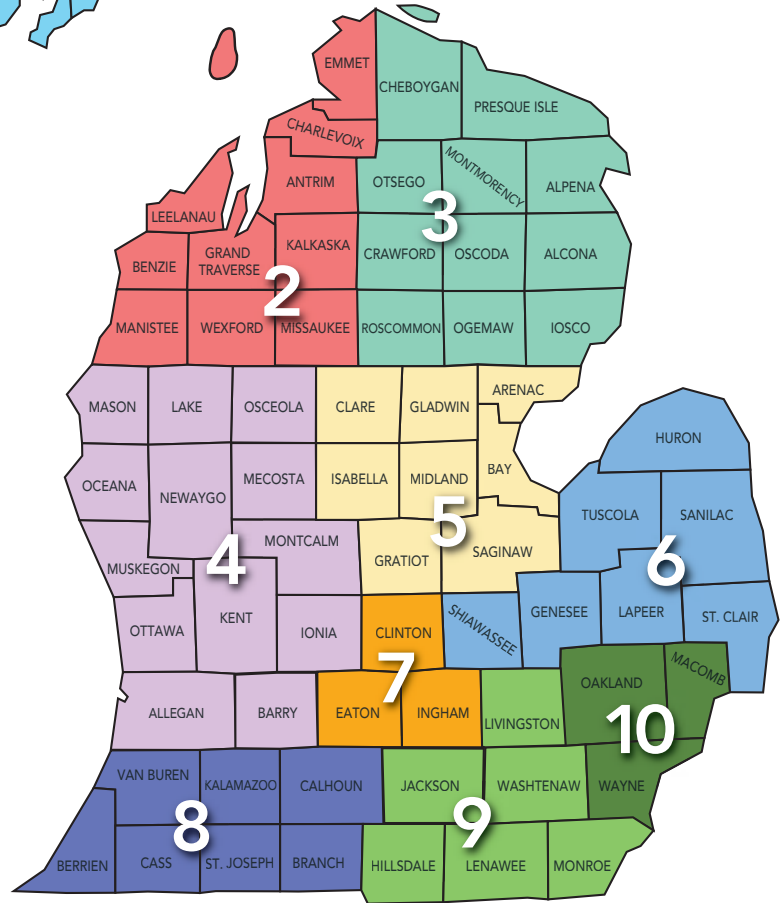

REGION 10*

David Newhouse

MEDC Intl Trade Manager, Europe lead
517.331.6715 | newhoused@michigan.org

REGIONAL EXPORT NETWORK PARTNERS

Regions 1, 2, 3: Networks Northwest (Traverse City)

Regions 4, 8: Grand Valley State University's Van Andel Global Trade Center (Grand Rapids)

Regions 5, 6, 7, 9: Michigan State University's Global Business Center (East Lansing)

Region 10: Automation Alley (Troy)

REGIONS

- | | |
|--|---|
|  Upper Peninsula region |  East Michigan region |
|  Northwest region |  South Central region |
|  Northeast region |  Southwest Michigan region |
|  West Michigan region |  Southeast Michigan region |
|  East Central region |  Detroit Metro region |

*See page 2 for specific county/city breakdowns within each region

Michigan's Regional Export Network (REN)

Specific county/city breakdowns within each region:

REGION 4

Weiwei Lu: Allegan, Barry, Kent, Muskegon, Ottawa counties

Jacob Schroeder: Ionia, Lake, Mason, Mecosta, Montcalm, Newaygo, Oceana, Osceola counties

REGION 6

Jeanne Broad: Huron, Lapeer, Sanilac, St. Clair, Tuscola counties

Jacob Schroeder: Shiawassee, Genesee counties