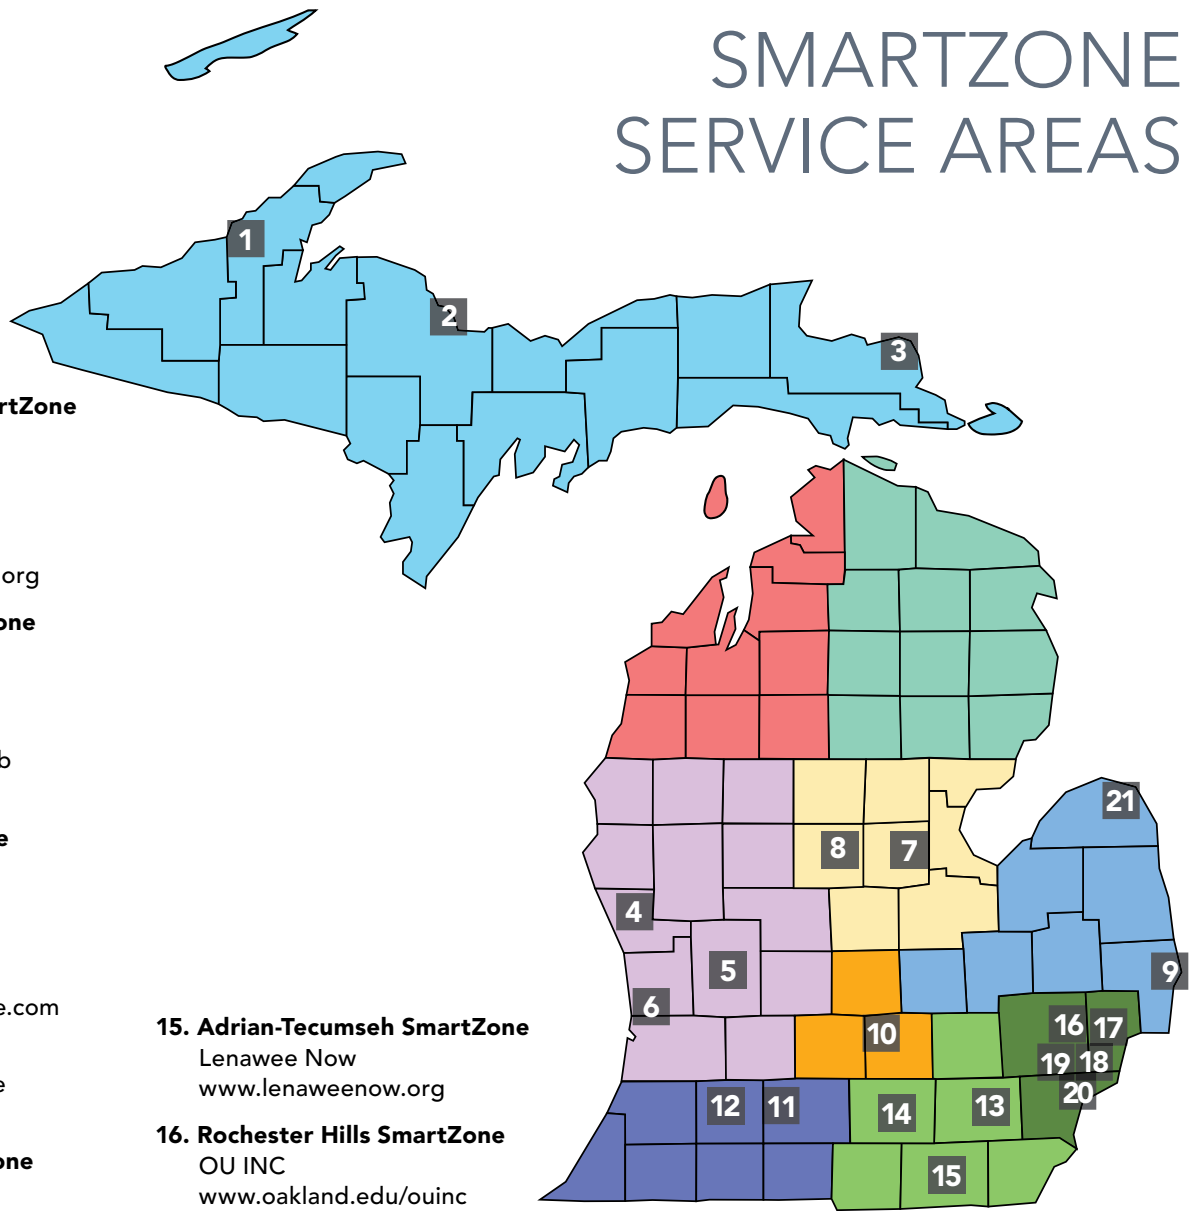

SMARTZONE SERVICE AREAS

SmartZones

1. **1. Houghton/Hancock SmartZone**
   MTEC
   www.mtecsz.com
2. **2. Marquette SmartZone**
   Innovate Marquette
   www.innovatemarquette.org
3. **3. Sault Ste. Marie SmartZone**
   Sault Ste. Marie EDC
   www.saultedc.com
4. **4. Muskegon SmartZone**
   Muskegon Innovation Hub
   www.gvsu.edu/mihub
5. **5. Grand Rapids SmartZone**
   Start Garden
   www.startgarden.com
6. **6. Holland SmartZone**
   Lakeshore Advantage
   www.lakeshoreadvantage.com
7. **7. Midland SmartZone**
   Midland Business Alliance
   www.mbami.org
8. **8. Mount Pleasant SmartZone**
   CMURC
   www.cmurc.com
9. **9. Port Huron SmartZone**
   St. Clair County EDA
   www.startunderground.com
10. **10. Lansing SmartZone**
    Lansing Economic Area Partnership (LEAP)
    www.purelansing.com
11. **11. Battle Creek SmartZone**
    Battle Creek Unlimited
    www.bcunlimited.org
12. **12. Kalamazoo SmartZone**
    WMed Innovation Center
    www.med.wmich.edu/node/373
13. **13. Ann Arbor SmartZone**
    Ann Arbor SPARK
    www.annarborusa.org
14. **14. Jackson SmartZone**
    Enterprise Group of Jackson
    www.leanrocketlab.info
15. **15. Adrian-Tecumseh SmartZone**
    Lenawee Now
    www.lenaweenow.org
16. **16. Rochester Hills SmartZone**
    OU INC
    www.oakland.edu/ouinc
17. **17. Sterling Heights SmartZone**
    Macomb-OU INCubator
    www.oakland.edu/macombouinc
18. **18. Troy SmartZone**
    Automation Alley
    www.automationalley.com
19. **19. Southfield SmartZone**
    Southfield Centrepolis
    www.centrepolisaccelerator.com
20. **20. Detroit SmartZone**
    Techtown
    www.techtowndetroit.org
21. **21. Huron Township SmartZone**
    Pinnacle Aeropark
    www.hurontwpldfa.com

REGIONS

- Upper Peninsula region
- Northwest region
- Northeast region
- West Michigan region
- East Central region
- East Michigan region
- South Central region
- Southwest Michigan region
- Southeast Michigan region
- Detroit Metro region