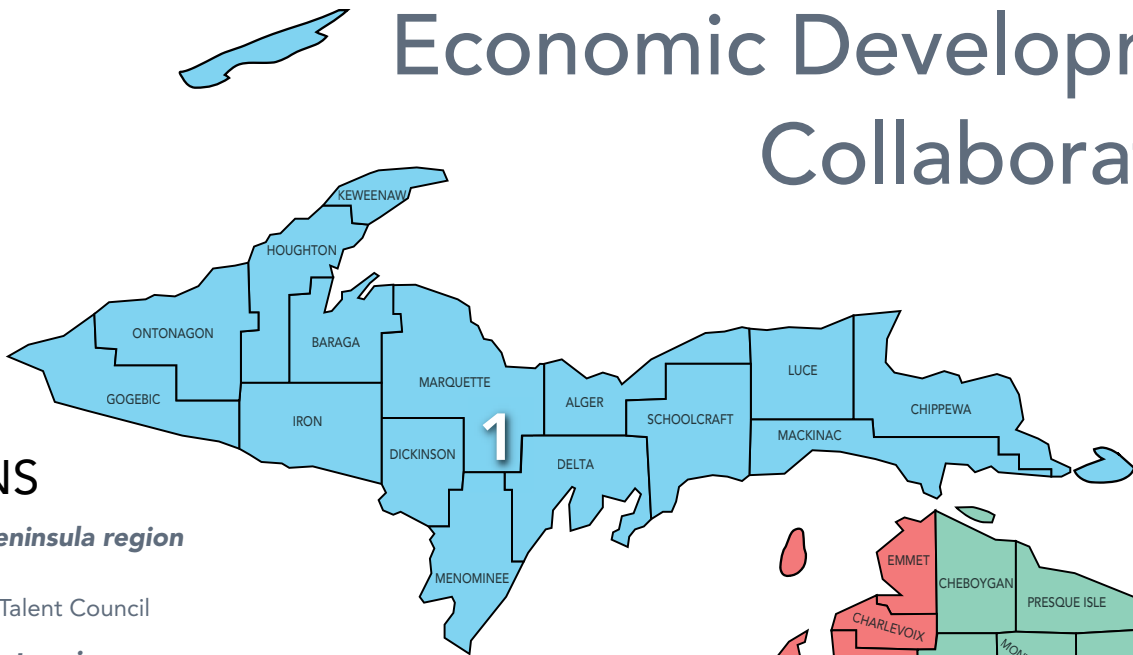

Economic Development Collaboratives

REGIONS

- 1 Upper Peninsula region**
InvestUP
UPWARD Talent Council
- 2 Northwest region**
NWMCOG dba/Networks Northwest
- 3 Northeast region**
NEMCOG
- 4 West Michigan region**
Lakeshore Advantage
The Right Place
- 5 East Central Michigan region**
Middle Michigan Development Corporation
Saginaw Future
- 6 East Michigan region**
Flint and Genesee Chamber of Commerce
Tuscola County Economic Development
- 7 South Central region**
LEAP
- 8 Southwest region**
Cornerstone Alliance
Southwest Michigan First
- 9 Southeast Michigan region**
Ann Arbor SPARK
- 10 Detroit Metro region**
Detroit Economic Growth Corp
Detroit Regional Chamber
Macomb County PED
Oakland County PCD
Wayne County EDGE

These collaboratives begin with the alignment of service providers, creating teams to serve each region. Regional teams are comprised of representatives from the following:

- MEDC Business Development Managers
- MEDC Community Assistance Team
- MEDC Development Project Managers
- MEDC International Trade Managers
- Michigan Department of Agriculture and Rural Development (MDARD)
- Michigan Department of Environmental Quality (MDEQ)
- Michigan Department of Natural Resources (MDNR)
- Michigan Department of Transportation (MDOT)