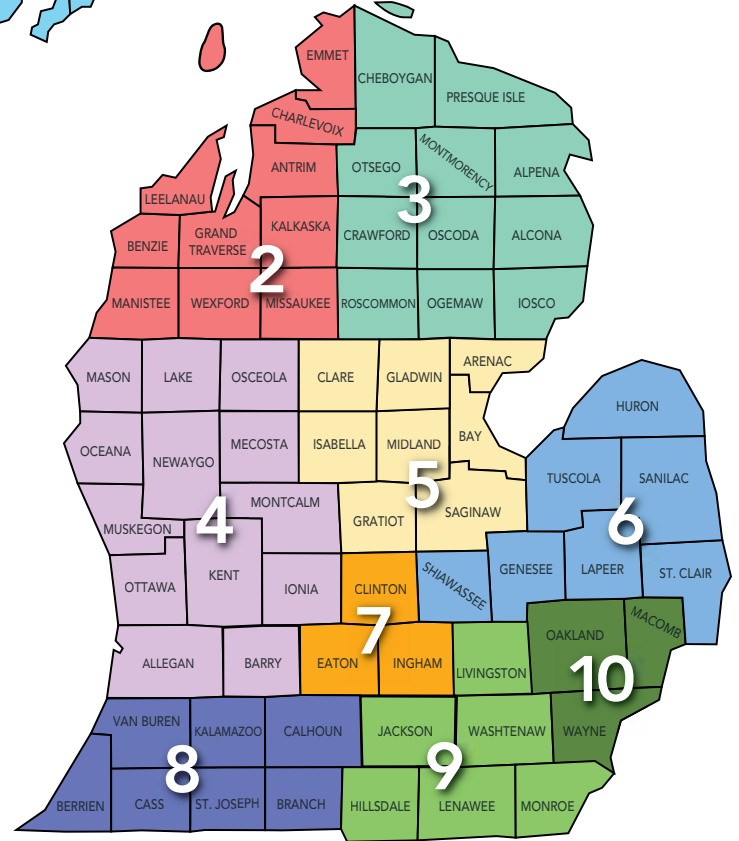

Economic Development Collaboratives

REGIONS

- 1 Upper Peninsula region**
InvestUP
UPWARD Talent Council
- 2 Northwest region**
NWMCOG dba/Networks Northwest
- 3 Northeast region**
NEMCOG
- 4 West Michigan region**
Lakeshore Advantage
The Right Place
- 5 East Central Michigan region**
Middle Michigan Development Corporation
Saginaw Future
- 6 East Michigan region**
Flint and Genesee Chamber of Commerce
Tuscola County Economic Development
- 7 South Central region**
LEAP
- 8 Southwest region**
Cornerstone Alliance
Southwest Michigan First
- 9 Southeast Michigan region**
Ann Arbor SPARK
- 10 Detroit Metro region**
Detroit Economic Growth Corp
Detroit Regional Chamber
Macomb County PED
Oakland County PCD
Wayne County EDGE

These collaboratives begin with the alignment of service providers, creating teams to serve each region. Regional teams are comprised of representatives from the following:

- MEDC Business Development Managers
- MEDC Community Assistance Team
- MEDC Development Project Managers
- MEDC International Trade Managers
- Michigan Department of Agriculture and Rural Development (MDARD)
- Michigan Department of Environmental Quality (MDEQ)
- Michigan Department of Natural Resources (MDNR)
- Michigan Department of Transportation (MDOT)