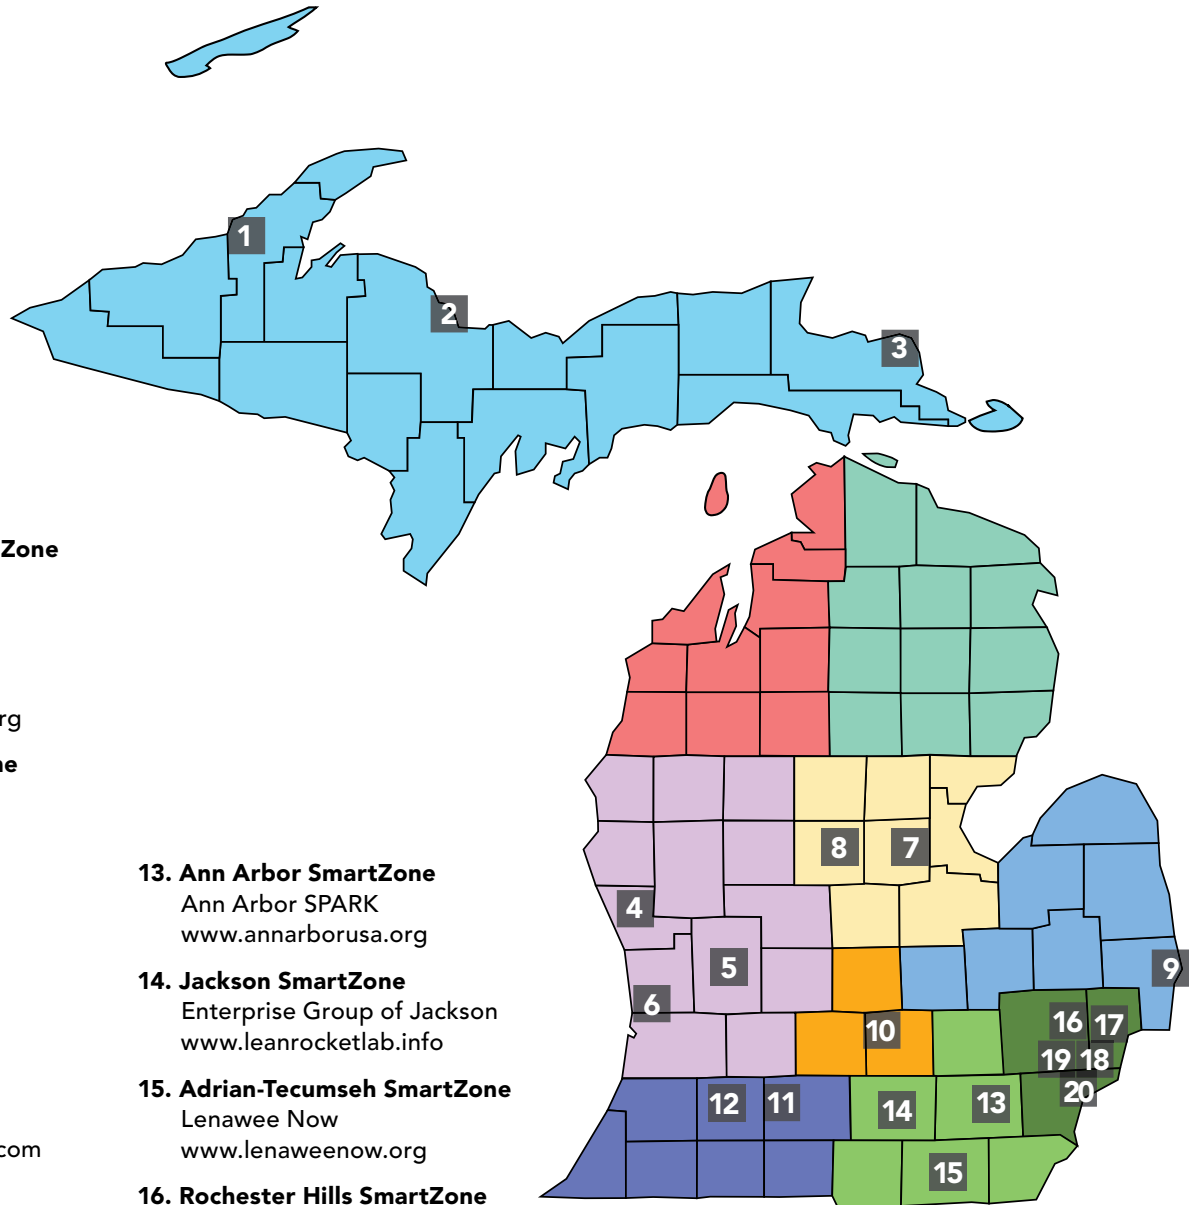

SMARTZONE SERVICE AREAS

SmartZones

1. Houghton/Hancock SmartZone
MTEC
www.mtecsz.com

2. Marquette SmartZone
Innovate Marquette
www.innovatemarquette.org

3. Sault Ste. Marie SmartZone
Sault Ste. Marie EDC
www.saultedc.com

4. Muskegon SmartZone
Muskegon Innovation Hub
www.gvsu.edu/mihub

5. Grand Rapids SmartZone
Start Garden
www.startgarden.com

6. Holland SmartZone
Lakeshore Advantage
www.lakeshoreadvantage.com

7. Midland SmartZone
Midland Business Alliance
www.mbami.org

8. Mount Pleasant SmartZone
CMURC
www.cmurc.com

9. Port Huron SmartZone
St. Clair County EDA
www.startunderground.com

10. Lansing SmartZone
Lansing Economic Area
Partnership (LEAP)
www.purelansing.com

11. Battle Creek SmartZone
Battle Creek Unlimited
www.bcunlimited.org

12. Kalamazoo SmartZone
WMed Innovation Center
www.med.wmich.edu/node/373

13. Ann Arbor SmartZone
Ann Arbor SPARK
www.annarborusa.org

14. Jackson SmartZone
Enterprise Group of Jackson
www.leanrocketlab.info

15. Adrian-Tecumseh SmartZone
Lenawee Now
www.lenaweenow.org

16. Rochester Hills SmartZone
OU INC
www.oakland.edu/ouinc

17. Sterling Heights SmartZone
Alchemist Ventures
www.alchemistventures.tech

18. Troy SmartZone
Automation Alley
www.automationalley.com

19. Southfield SmartZone
Southfield Centrepolis
www.centrepolisaccelerator.com

20. Detroit SmartZone
Techtown
www.techtowndetroit.org

REGIONS

Upper Peninsula region

Northwest region

Northeast region

West Michigan region

East Central region

East Michigan region

South Central region

Southwest Michigan region

Southeast Michigan region

Detroit Metro region