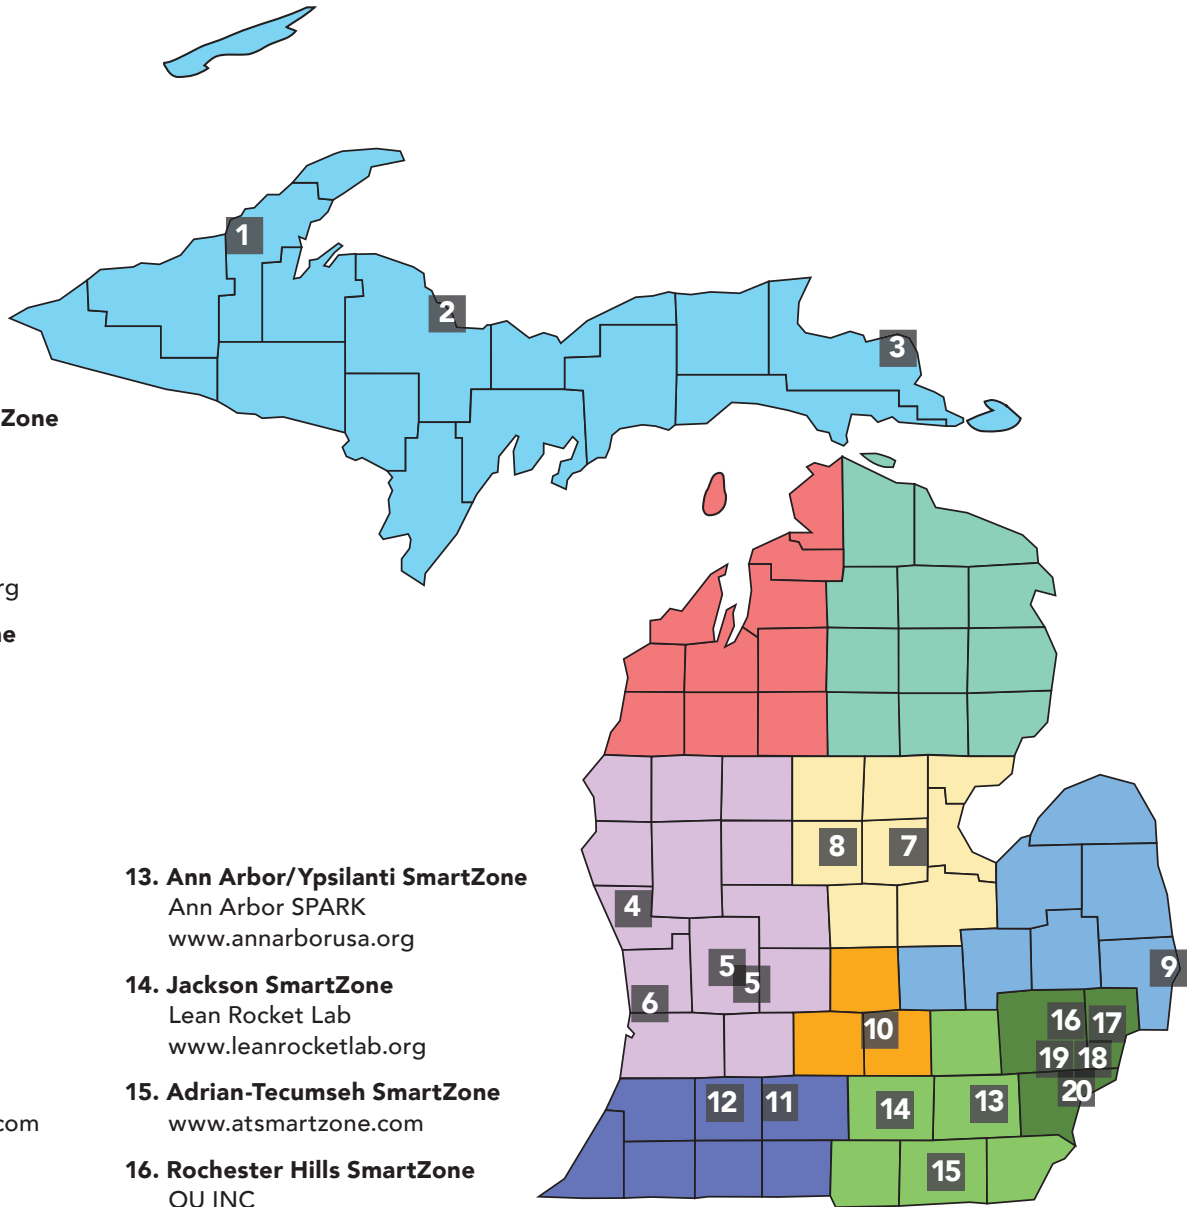

SMARTZONE SERVICE AREAS

SmartZones

1. **1. Houghton/Hancock SmartZone**
   MTEC
   www.mtecsz.com
2. **2. Marquette SmartZone**
   Innovate Marquette
   www.innovatemarquette.org
3. **3. Sault Ste. Marie SmartZone**
   Headwaters North
   www.headwatersnorth.org
4. **4. Muskegon SmartZone**
   Muskegon Innovation Hub
   www.gvsu.edu/mihub
5. **5. Grand Rapids SmartZone**
   Spartan Innovations
   www.msufoundation.org/venture-creation
   Start Garden
   www.startgarden.com
6. **6. Holland SmartZone**
   Lakeshore Advantage
   www.lakeshoreadvantage.com
7. **7. Midland SmartZone**
   Midland Business Alliance
   www.mbami.org
8. **8. Mount Pleasant SmartZone**
   CMURC
   www.cmurc.com
9. **9. Port Huron SmartZone**
   St. Clair County EDA
   www.startunderground.com
10. **10. Lansing/East Lansing SmartZone**
    Lansing Economic Area Partnership (LEAP)
    www.lansingregionalsmartzone.com
11. **11. Battle Creek SmartZone**
    Battle Creek Unlimited
    www.bcunlimited.org
12. **12. Kalamazoo SmartZone**
    WMed Innovation Center
    www.med.wmich.edu
13. **13. Ann Arbor/Ypsilanti SmartZone**
    Ann Arbor SPARK
    www.annarborusa.org
14. **14. Jackson SmartZone**
    Lean Rocket Lab
    www.leanrocketlab.org
15. **15. Adrian-Tecumseh SmartZone**
    www.atsmartzone.com
16. **16. Rochester Hills SmartZone**
    OU INC
    www.oakland.edu/ouinc
17. **17. Sterling Heights SmartZone**
    Sterling Heights Velocity Center
    www.mivelocity.com
18. **18. Troy SmartZone**
    Automation Alley
    www.automationalley.com
19. **19. Southfield SmartZone**
    Centrepolis Accelerator
    www.centrepolisaccelerator.com
20. **20. Detroit SmartZone**
    Techtown
    www.techtowndetroit.org

REGIONS

- Upper Peninsula region
- Northwest region
- Northeast region
- West Michigan region
- East Central region
- East Michigan region
- South Central region
- Southwest Michigan region
- Southeast Michigan region
- Detroit Metro region