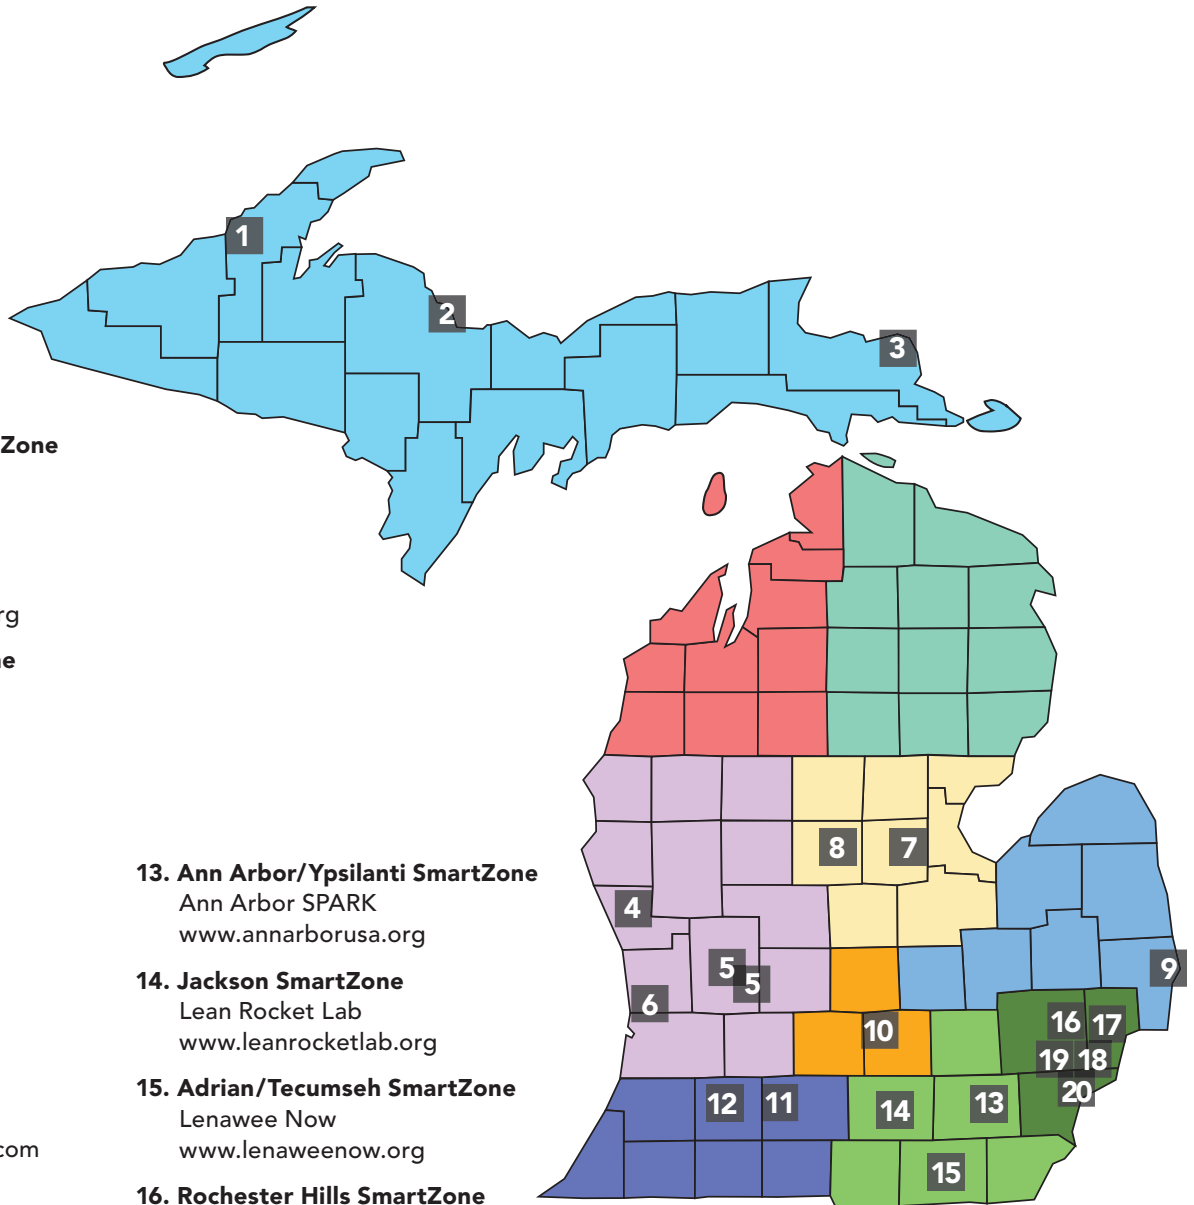

SMARTZONE SERVICE AREAS

SmartZones

1. **1. Houghton/Hancock SmartZone**
   MTEC
   www.mtecsz.com
2. **2. Marquette SmartZone**
   Innovate Marquette
   www.innovatemarquette.org
3. **3. Sault Ste. Marie SmartZone**
   Sault Ste. Marie EDC
   www.saultedc.com
4. **4. Muskegon SmartZone**
   Muskegon Innovation Hub
   www.gvsu.edu/mihub
5. **5. Grand Rapids SmartZone**
   Spartan Innovations
   www.msufoundation.org/venture-creation
   Start Garden
   www.startgarden.com
6. **6. Holland SmartZone**
   Lakeshore Advantage
   www.lakeshoreadvantage.com
7. **7. Midland SmartZone**
   Midland Business Alliance
   www.mbami.org
8. **8. Mount Pleasant SmartZone**
   CMURC
   www.cmurc.com
9. **9. Port Huron SmartZone**
   St. Clair County EDA
   www.startunderground.com
10. **10. Lansing/East Lansing SmartZone**
    Lansing Economic Area Partnership (LEAP)
    www.purelansing.com
11. **11. Battle Creek SmartZone**
    Battle Creek Unlimited
    www.bcunlimited.org
12. **12. Kalamazoo SmartZone**
    WMed Innovation Center
    www.med.wmich.edu/node/373

1. **13. Ann Arbor/Ypsilanti SmartZone**
   Ann Arbor SPARK
   www.annarborusa.org
2. **14. Jackson SmartZone**
   Lean Rocket Lab
   www.leanrocketlab.org
3. **15. Adrian/Tecumseh SmartZone**
   Lenawee Now
   www.lenaweenow.org
4. **16. Rochester Hills SmartZone**
   OU INC
   www.oakland.edu/ouinc
5. **17. Sterling Heights SmartZone**
   Sterling Heights Velocity Center
   www.velocity-center.com
6. **18. Troy SmartZone**
   Automation Alley
   www.automationalley.com

1. **19. Southfield SmartZone**
   Centrepolis Accelerator
   www.centrepolisaccelerator.com
2. **20. Detroit SmartZone**
   Techtown
   www.techtowndetroit.org

REGIONS

- Upper Peninsula region
- East Michigan region
- Northwest region
- South Central region
- Northeast region
- Southwest Michigan region
- West Michigan region
- Southeast Michigan region
- East Central region
- Detroit Metro region