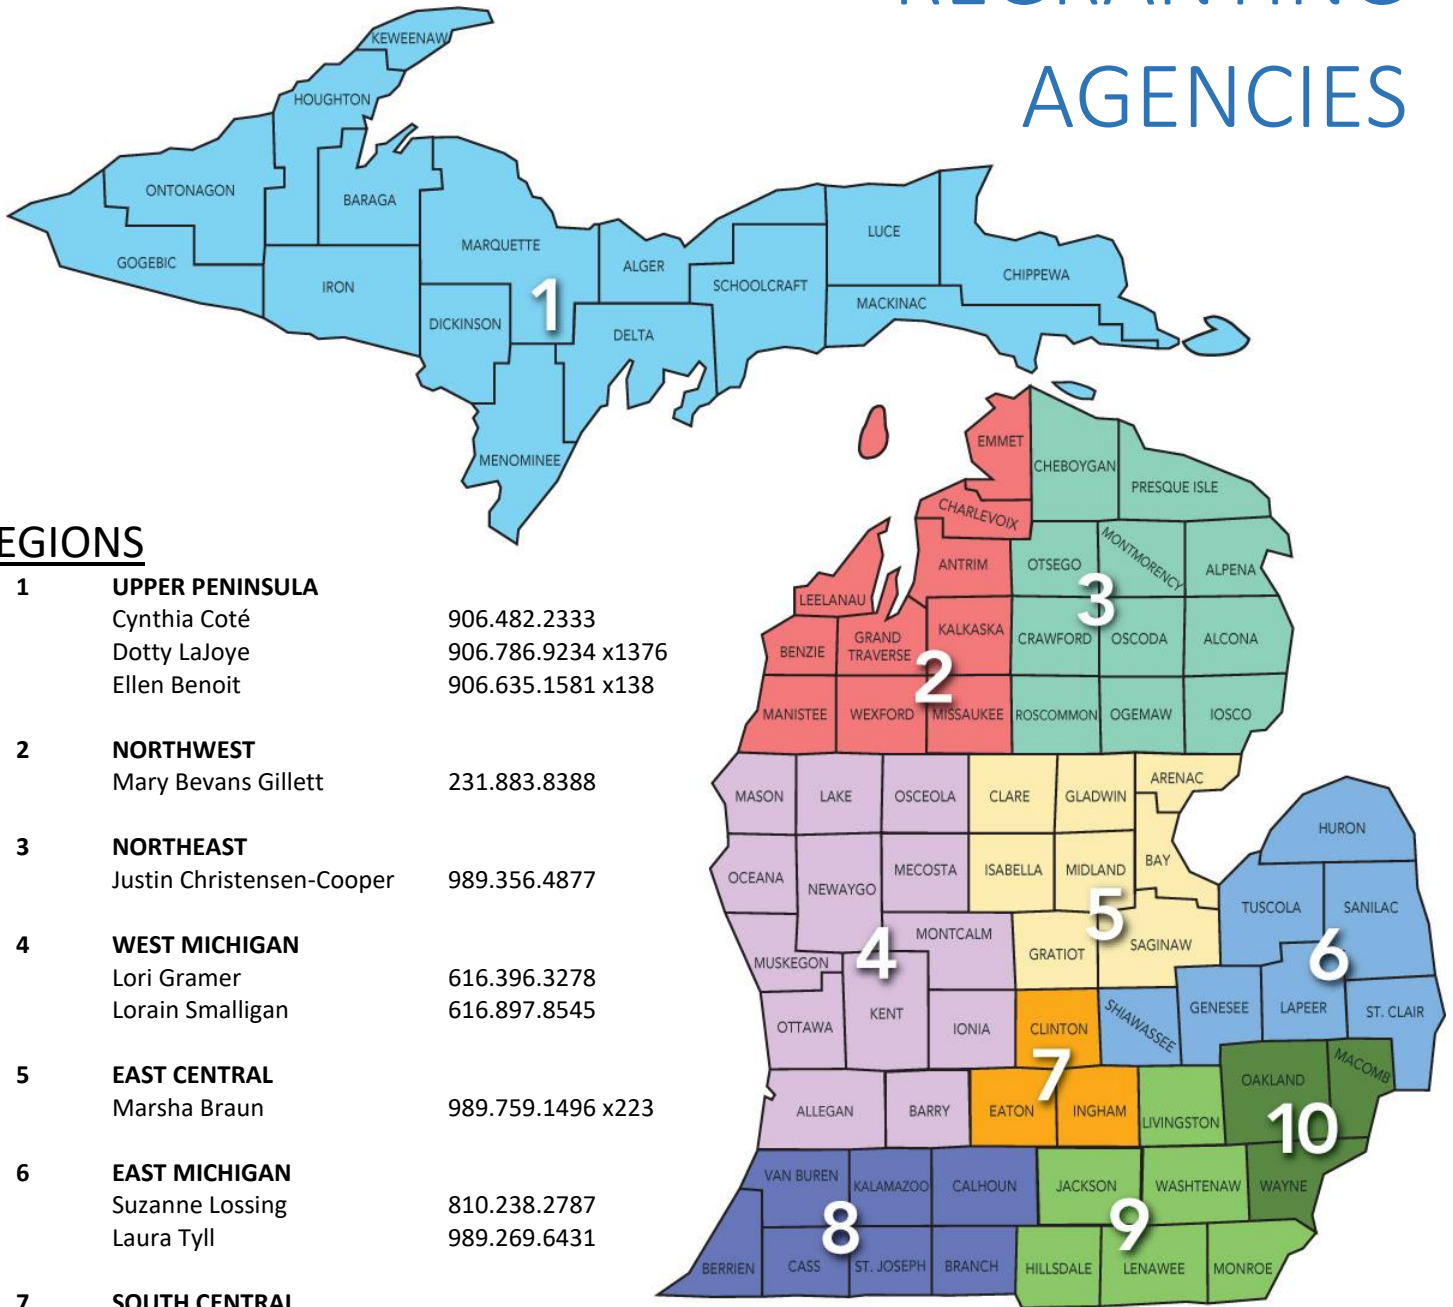

REGIONAL REGRANTING AGENCIES

REGIONS

1	UPPER PENINSULA Cynthia Coté Dotty LaJoye Ellen Benoit	906.482.2333 906.786.9234 x1376 906.635.1581 x138
2	NORTHWEST Mary Bevans Gillett	231.883.8388
3	NORTHEAST Justin Christensen-Cooper	989.356.4877
4	WEST MICHIGAN Lori Gramer Lorain Smalligan	616.396.3278 616.897.8545
5	EAST CENTRAL Marsha Braun	989.759.1496 x223
6	EAST MICHIGAN Suzanne Lossing Laura Tyll	810.238.2787 989.269.6431
7	SOUTH CENTRAL Meghan Martin	517.853.7582
8	SOUTHWEST Kristen Chesak	269.342.5059
9	SOUTHEAST Deb Polich	734.213.2733 x701
10	DETROIT METRO Greg DeLauro Jane Linn	586.469.8666 313.831.1151

See below for specific county breakdowns within regions and contact information for each Regional Regranting Agency