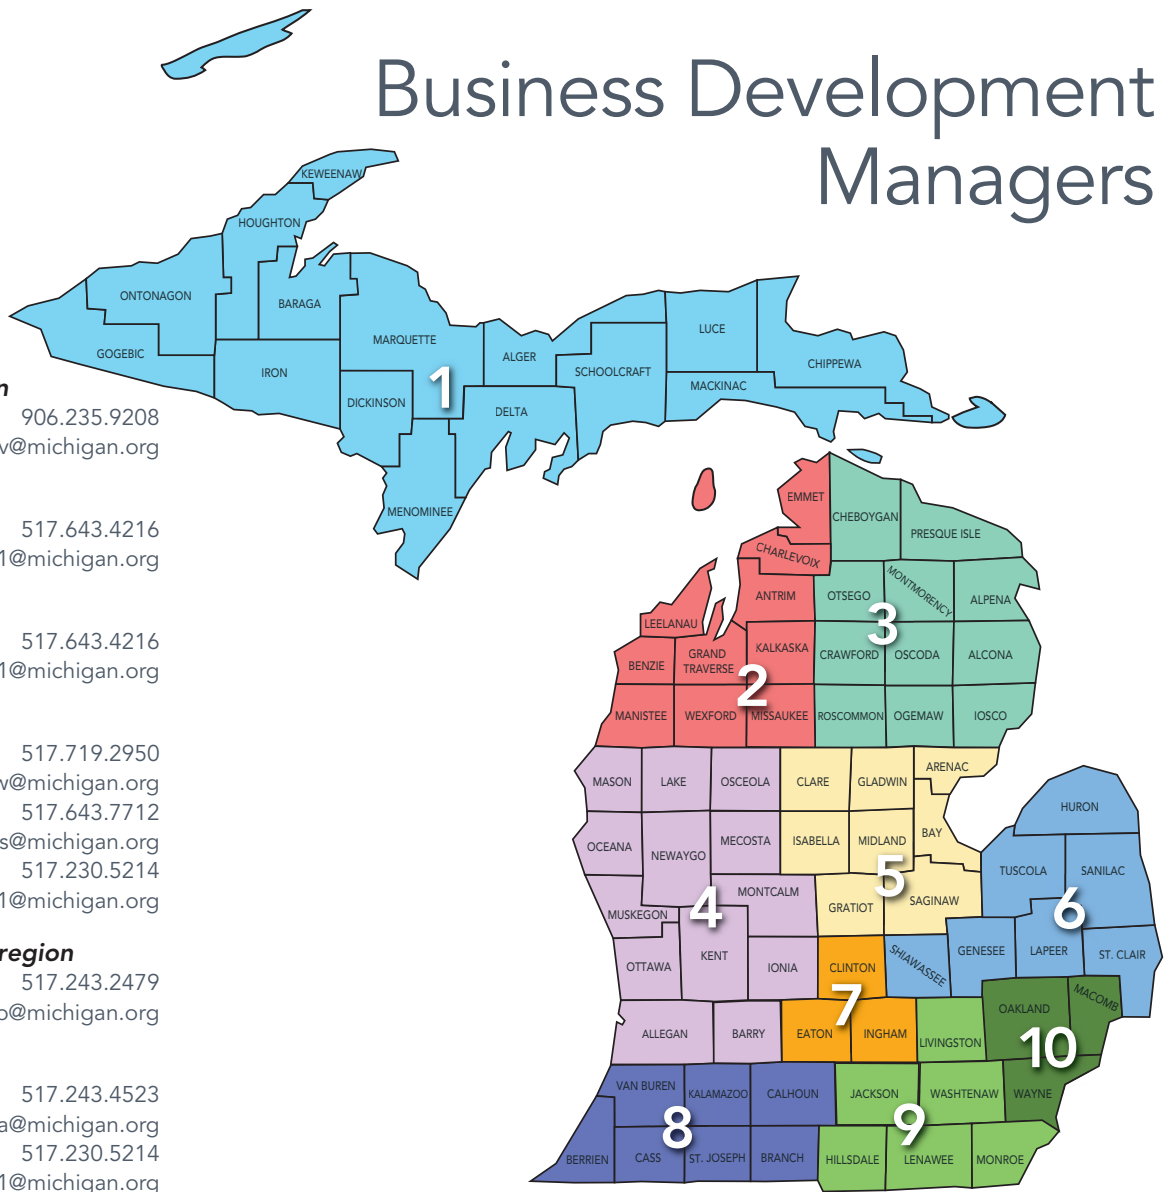

Business Development Managers

REGIONS

- **1 Upper Peninsula region**
  Vicki Schwab 906.235.9208
  schwabv@michigan.org
- **2 Northwest region**
  Amy Berglund 517.643.4216
  berglunda1@michigan.org
- **3 Northeast region**
  Amy Berglund 517.643.4216
  berglunda1@michigan.org
- **4 West Michigan region**
  Bill Kratz 517.719.2950
  kratzw@michigan.org
  Sam Sedlecky 517.643.7712
  sedleckys@michigan.org
  Corey Utley 517.230.5214
  utleyc1@michigan.org
- **5 East Central Michigan region**
  Brenda Flory 517.243.2479
  floryb@michigan.org
- **6 East Michigan region**
  Alyssa Tracey 517.243.4523
  traceya@michigan.org
  Corey Utley 517.230.5214
  utleyc1@michigan.org
- **7 South Central region**
  Tom Durkee 517.763.4437
  durkeet@michigan.org
- **8 Southwest region**
  Brenda Stewart 517.282.8541
  stewartb6@michigan.org
- **9 Southeast Michigan region**
  Stephanie Fries 517.643.5175
  friess1@michigan.org
  Ryan Hundt 517.614.1274
  hundtr1@michigan.org
- **10 Detroit Metro region/City of Detroit**
  Stephanie Fries 517.643.5175
  friess1@michigan.org
- **10 Detroit Metro region/Macomb County**
  Drew Coleman 517.599.3033
  colemamd5@michigan.org
  Genna Hines 517.420.0729
  hinesg@michigan.org
  Alyssa Tracey 517.243.4523
  traceya@michigan.org

- **10 Detroit Metro region/Oakland County**
  Valerie Christofferson 517.420.1473
  christoffersonv@michigan.org
  Drew Coleman 517.599.3033
  colemamd5@michigan.org
  Ricardo Gonzalez 517.449.7645
  gonzalezr3@michigan.org
  Alyssa Tracey 517.243.4523
  traceya@michigan.org
- **10 Detroit Metro region/Wayne County**
  Valerie Christofferson 517.420.1473
  christoffersonv@michigan.org
  Genna Hines 517.420.0729
  hinesg@michigan.org

Michigan Tribes

Tom Durkee 517.763.4437
durkeet@michigan.org

See page 2 for specific county/city breakdowns within each region.

Regional director assignments

BDMs within each region report to an MEDC regional director:

Regions 1–4, 8:

Karen Hinkle 517.243.2362
hinklek@michigan.org

Regions 5–7

Nicole Thomson 248.766.5794
thomsonn1@michigan.org

Regions 9, 10:

Valerie Christofferson 517.420.1473
christoffersonv@michigan.org