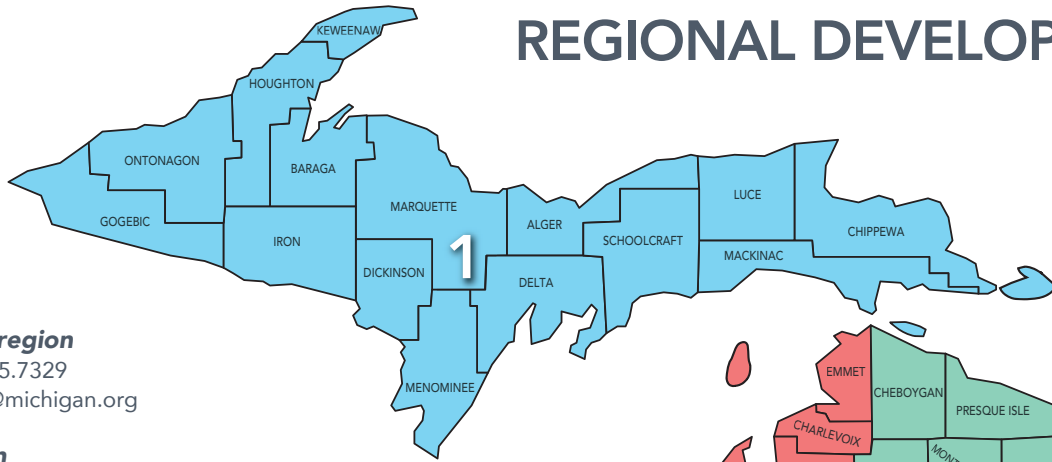

Business Development Managers

REGIONAL DEVELOPMENT

REGIONS

- **1 Upper Peninsula region**
  Leo Isleib 906.235.7329
  isleibl@michigan.org
- **2 Northwest region**
  Jessie Mitchell 231.942.8287
  mitchellj20@michigan.org
- **3 Northeast region**
  Jessie Mitchell 231.942.8287
  mitchellj20@michigan.org
- **4 West Michigan region***
  Sam Sedlecky 517.643.7712
  sedleckys@michigan.org
  Darryl Todd 517.643.6397
  toddd@michigan.org
- **5 East Central Michigan region**
  Brenda Flory 517.243.2479
  floryb@michigan.org
- **6 East Michigan region**
  Joe McCulloch 517.896.4346
  mccullochj3@michigan.org
- **7 South Central region**
  Kristin Schleman 517.243.4647
  schlemank@michigan.org
- **8 Southwest region**
  Brenda Stewart 517.282.8541
  stewartb6@michigan.org
- **9 Southeast Michigan region**
  Jim Coutu 517.420.1647
  coutuj@michigan.org
- **10 Detroit Metro region/Macomb County**
  Joseph McCulloch 517.896.4346
  mccullochj3@michigan.org
- **10 Detroit Metro region/Oakland County***
  Amanda Baker 517.285.9080
  bakera22@michigan.org
  Madison Sorsen 517.281.3273
  sorsenm@michigan.org