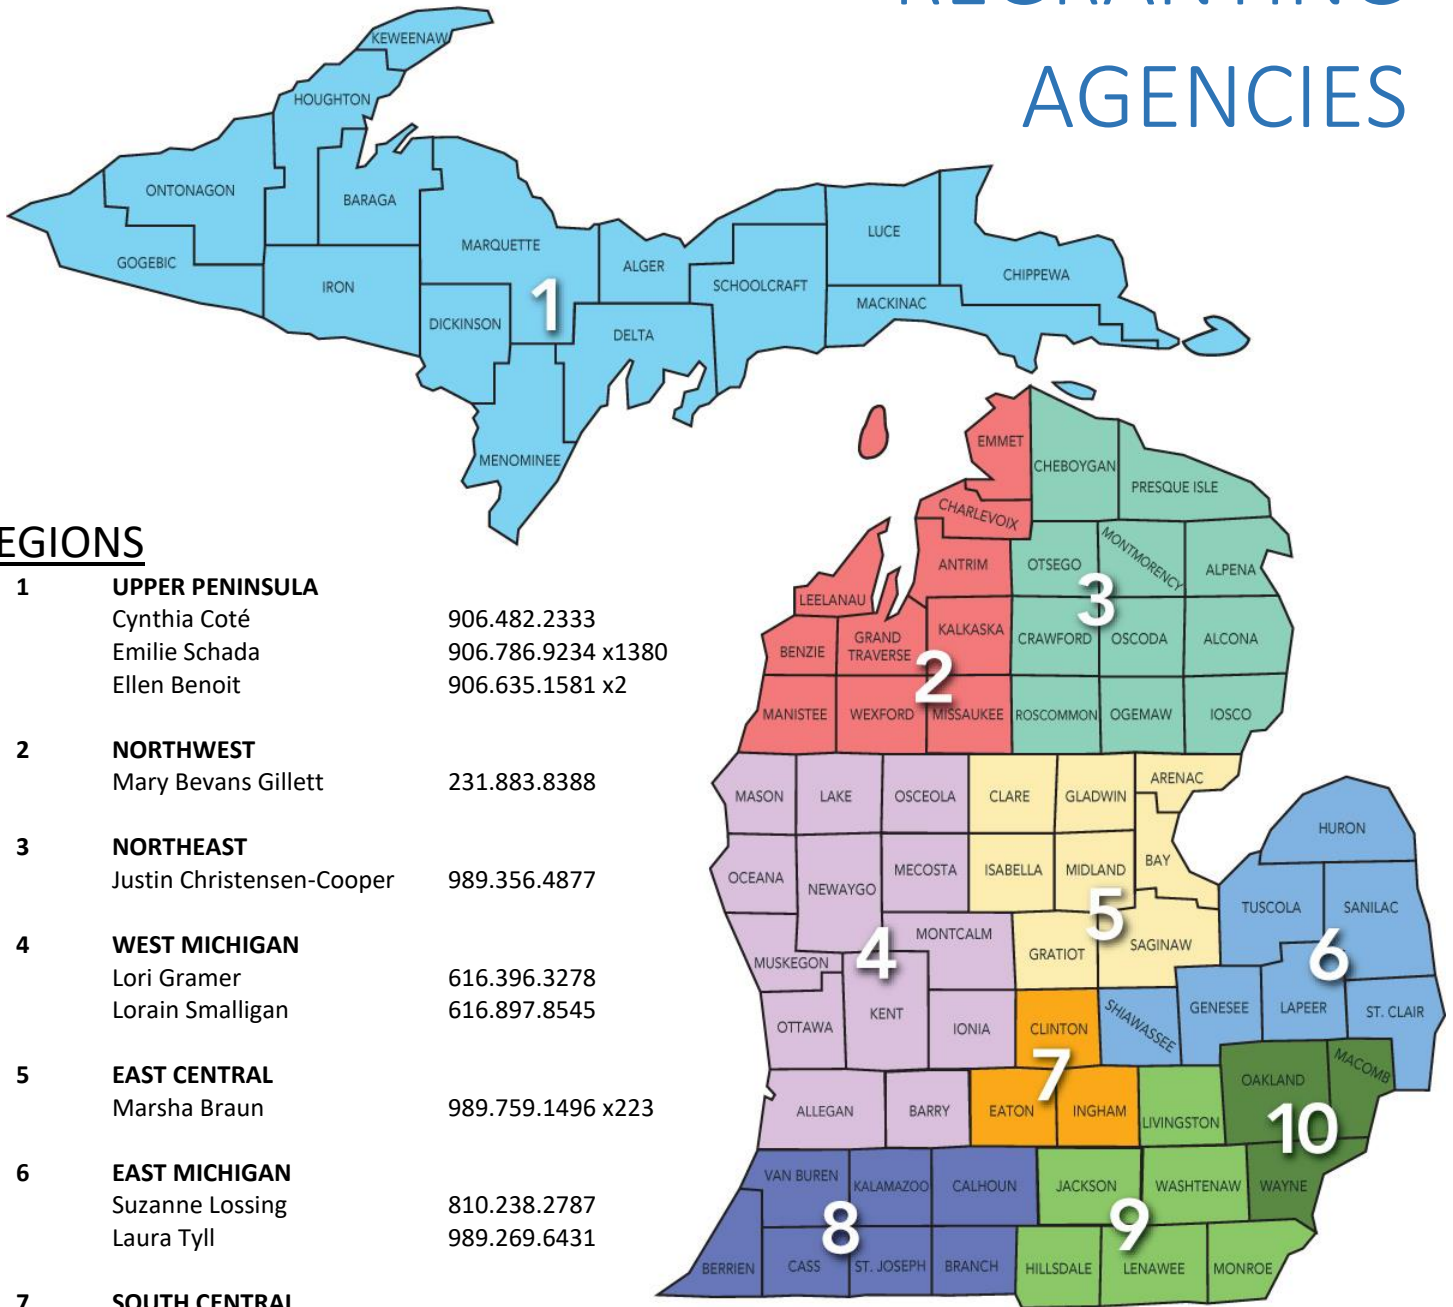

2018 REGIONAL REGRANTING AGENCIES

REGIONS

1	UPPER PENINSULA Cynthia Coté Emilie Schada Ellen Benoit	906.482.2333 906.786.9234 x1380 906.635.1581 x2
2	NORTHWEST Mary Bevans Gillett	231.883.8388
3	NORTHEAST Justin Christensen-Cooper	989.356.4877
4	WEST MICHIGAN Lori Gramer Lorain Smalligan	616.396.3278 616.897.8545
5	EAST CENTRAL Marsha Braun	989.759.1496 x223
6	EAST MICHIGAN Suzanne Lossing Laura Tyll	810.238.2787 989.269.6431
7	SOUTH CENTRAL Meghan Martin	517.853.7582
8	SOUTHWEST Kristen Chesak	269.342.5059
9	SOUTHEAST Deb Polich	734.213.2733 x701
10	DETROIT METRO Phil Gilchrist Jane Linn	586.469.8666 313.831.1151

www.coppercountryarts.com

Counties: Baraga, Gogebic, Houghton,
Iron, Keweenaw, Ontonagon

REGION 1b – UPPER PENINSULA

Emilie Schada
Central Upper Peninsula Planning Commission
2950 College Avenue
Escanaba, MI 49829
906.786.9234 x1380
eschada@cupp.ad.org