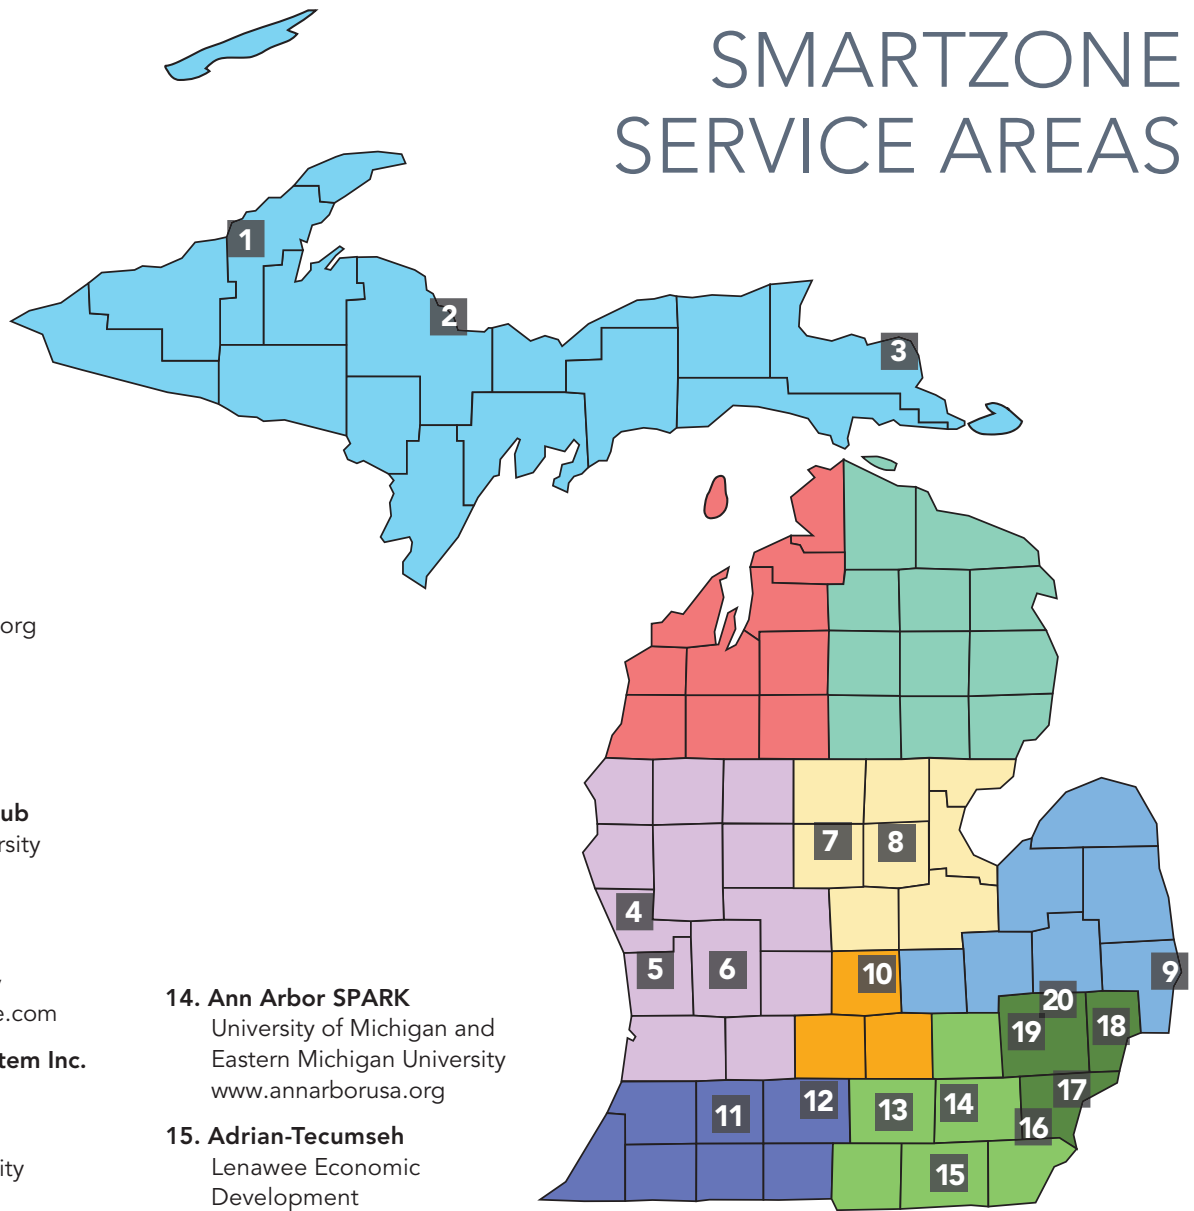

SMARTZONE SERVICE AREAS

SmartZones

1. **1. MTEC SmartZone**
   Michigan Technological University
   www.mtecsz.com
2. **2. Innovate Marquette SmartZone**
   Northern Michigan University
   www.innovatemarquette.org
3. **3. Sault Ste. Marie**
   Sault Ste. Marie SS Mart
   Lake Superior State
   www.ssmartzone.com
4. **4. Muskegon Innovation Hub**
   Grand Valley State University
   www.gvsu.edu/mihub
5. **5. Holland SmartZone Lakeshore Advantage**
   Michigan State University
   www.lakeshoreadvantage.com
6. **6. Start Garden/SG Ecosystem Inc.**
   www.startgarden.com
7. **7. CMURC**
   Central Michigan University
   www.cmurc.com
8. **8. Midland SmartZone Midland Tomorrow**
   www.midlandtomorrow.org
9. **9. Port Huron**
   St. Clair County EDA
   810.982.9511
10. **10. Lansing Regional SmartZone/LEAP**
    Michigan State University
    www.purelansing.com
11. **11. Southwest Michigan Innovation Center**
    Western Michigan University
    www.kazoosmic.com
12. **12. Battle Creek Unlimited**
    Western Michigan University and Kellogg Community College
    www.bcunlimited.org
13. **13. Jackson Technology Park SmartZone**
    Baker College, Jackson College, and Spring Arbor University
    www.enterprisegroup.org

1. **14. Ann Arbor SPARK**
   University of Michigan and Eastern Michigan University
   www.annarborusa.org
2. **15. Adrian-Tecumseh**
   Lenawee Economic Development
   www.lenaweenow.org
3. **16. Pinnacle Aeropark**
   Huron Township LDFA
   www.hurontwpldfa.com
4. **17. TechTown**
   Wayne State University
   www.techtowndetroit.org
5. **18. Macomb-OU INCubator**
   Oakland University—Macomb
   www.oakland.edu/macombouinc

1. **19. Automation Alley**
   Lawrence Technological University and Oakland University
   Southfield Centrepolis
   www.automationalley.com
   www.ltucollaboratory.com
   www.southfieldcentrepolis.com
2. **20. OU INC**
   Oakland University—Rochester
   www.oakland.edu/ouinc

REGIONS

Upper Peninsula region	East Michigan region
Northwest region	South Central region
Northeast region	Southwest Michigan region
West Michigan region	Southeast Michigan region
East Central region	Detroit Metro region