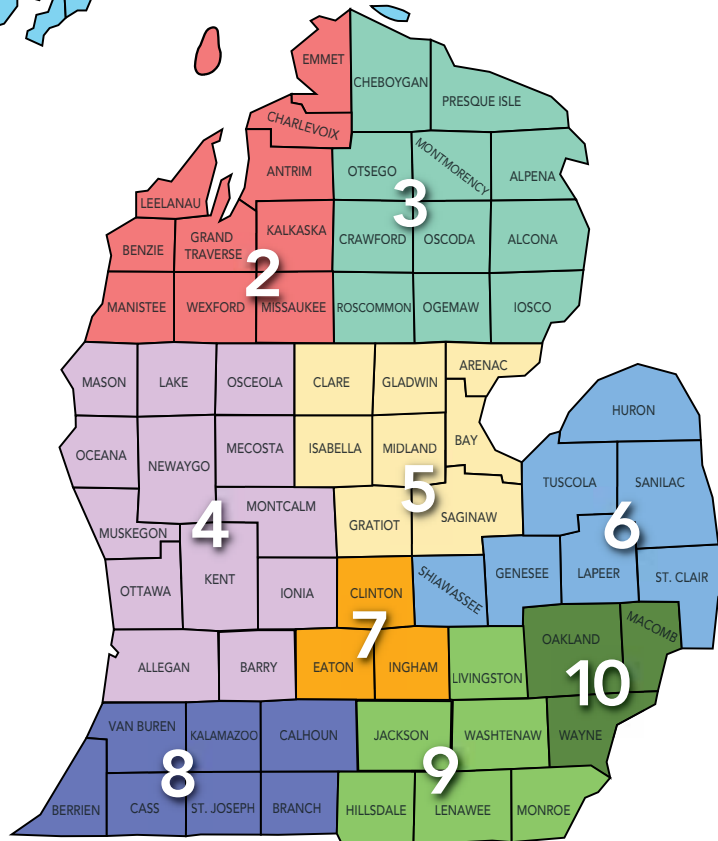

10 Detroit Metro region/Oakland County
Drew Coleman 517.599.3033
colemand5@michigan.org

Ricardo Gonzalez 517.449.7645
gonzalezr@michigan.org
Nicole Thomson 248.766.5794
thomsonn1@michigan.org
Alyssa Tracey 517.243.4523
traceya@michigan.org

10 Detroit Metro region/Wayne County
Genna Hines 517.420.0729
hinesg@michigan.org
Dichondra Johnson 517.256.5985
johnsond81@michigan.org
Nicole Thomson 248.766.5794
thomsonn1@michigan.org

Michigan Tribes
Tom Durkee 517.763.4437
durkeet@michigan.org

See page 2 for specific county/city breakdowns within each region.

Regional director assignments

BDMs within each region report to an MEDC regional director:

Regions 1–5, 7, 8:

Karen Hinkle 517.243.2361
hinklek@michigan.org

Regions 6, 9, 10:

Valerie Christofferson 517.420.1473
christoffersonv@michigan.org