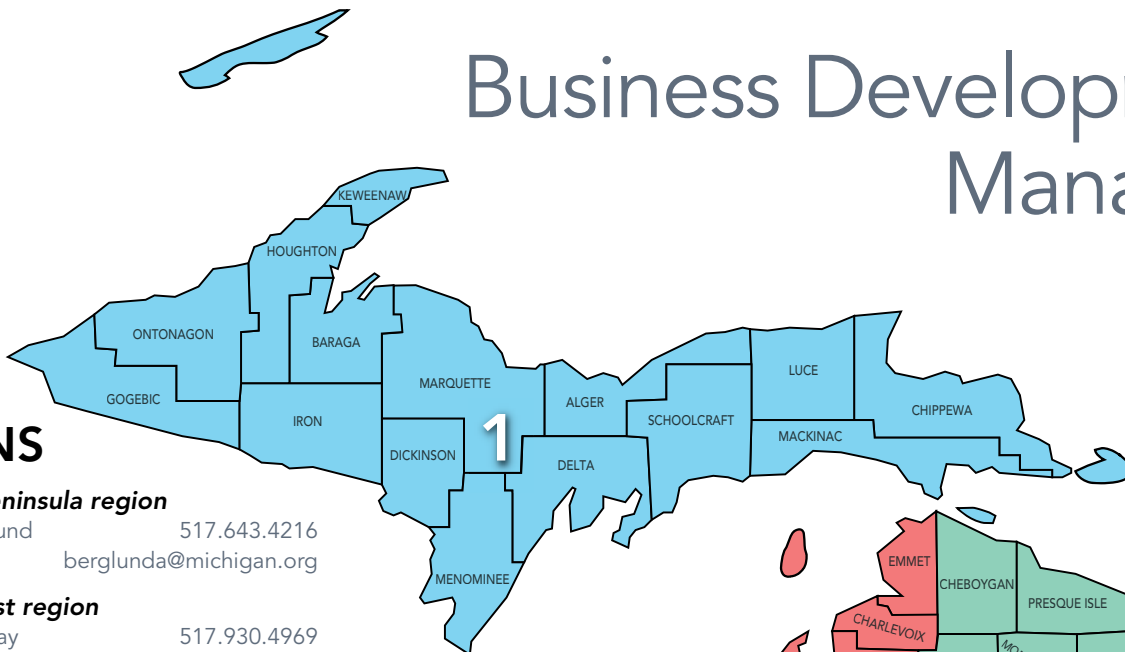

Business Development Managers

REGIONS

1 Upper Peninsula region
Amy Berglund 517.643.4216
berglunda@michigan.org

2 Northwest region
Lydia Murray 517.930.4969
murrayl1@michigan.org

3 Northeast region
Lydia Murray 517.930.4969
murrayl1@michigan.org