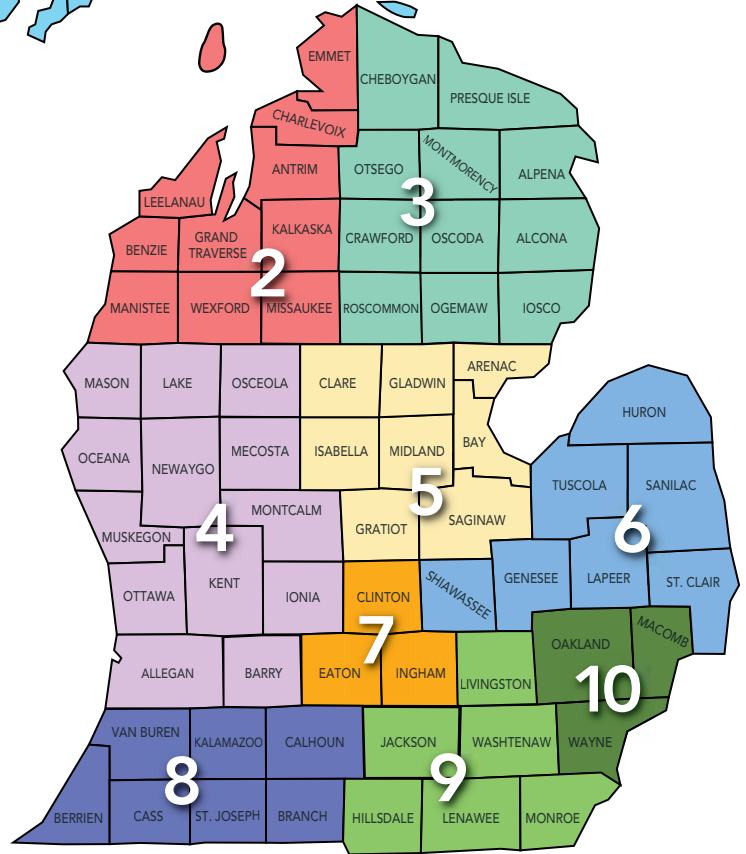

- **10 Detroit Metro region/Oakland County**
  Drew Coleman 517.599.3033
  colemand5@michigan.org
  Ricardo Gonzalez 517.449.7645
  gonzalezr@michigan.org
  Ingrid Tighe 313.310.3441
  tighei1@michigan.org
  Alyssa Tracey 517.243.4523
  traceya@michigan.org
- **10 Detroit Metro region/Wayne County**
  Dichondra Johnson 517.256.5985
  johnsond81@michigan.org
  Ingrid Tighe 313.310.3441
  tighei1@michigan.org
- **Michigan Tribes**
  Tom Durkee 517.763.4437
  durkeet@michigan.org

See page 2 for specific county/city breakdowns within each region.

Regional director assignments

BDMs within each region report to an MEDC regional director:

Regions 1–5, 7, 8:

Karen Hinkle 517.243.2361
hinklek@michigan.org

Regions 6, 9, 10:

Valerie Christofferson 517.420.1473
christoffersonv@michigan.org