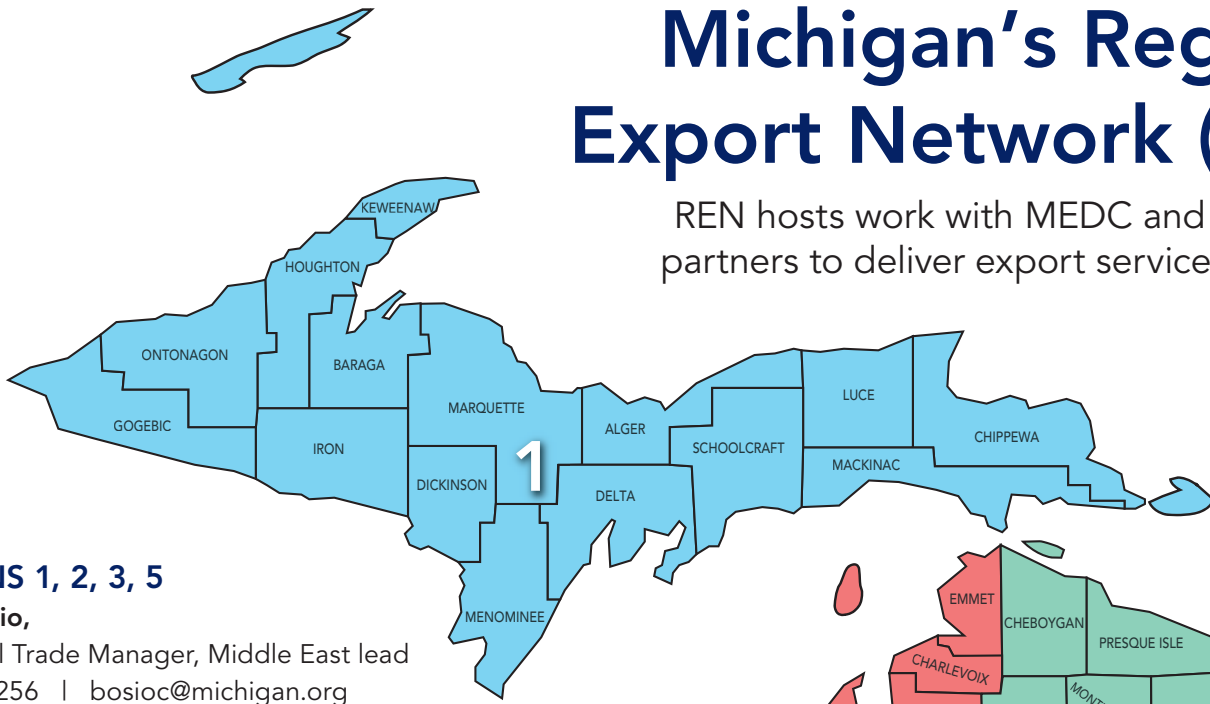

Michigan's Regional Export Network (REN)

REN hosts work with MEDC and its strategic partners to deliver export services statewide.

REGIONS 1, 2, 3, 5

Chris Bosio,

MEDC Intl Trade Manager, Middle East lead
517.348.9256 | bosioc@michigan.org

REGIONS 4*, 8

Weimei Lu, MEDC Intl Trade Manager, Asia lead
616.540.4964 | luw@michigan.org

REGIONS 4*, 6*, 7, 9*

Jacob Schroeder,

MEDC Intl Trade Manager, Canada lead
517.898.7462 | schroederj4@michigan.org

REGION 10*

David Newhouse

MEDC Intl Trade Manager, Europe lead
517.331.6715 | newhoused@michigan.org

REGIONAL EXPORT NETWORK PARTNERS

Regions 1, 2, 3: Networks Northwest (Traverse City)

Regions 4, 8: Grand Valley State University's Van Andel Global Trade Center (Grand Rapids)

*See page 2 for specific county/city breakdowns within each region

Michigan's Regional Export Network (REN)

Specific county/city breakdowns within each region:

REGION 4

Weiwei Lu: Allegan, Barry, Kent, Muskegon, Ottawa counties