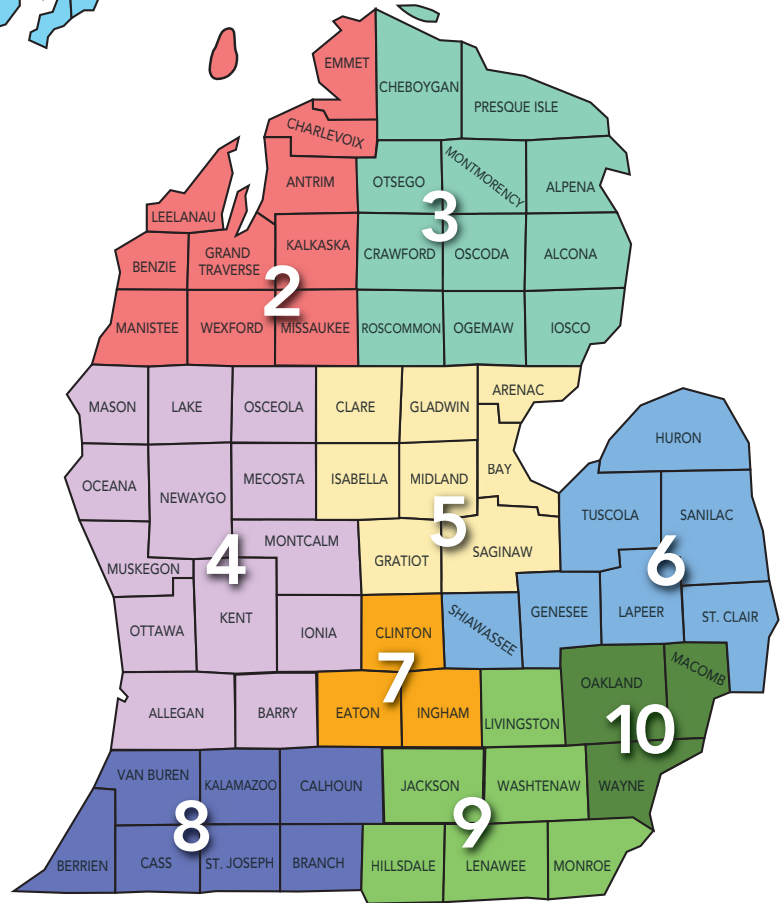

REGION 10*

David Newhouse

MEDC Intl Trade Manager, Europe lead
517.331.6715 | newhoused@michigan.org

REGIONAL EXPORT NETWORK PARTNERS

Regions 1, 2, 3: Networks Northwest (Traverse City)

Regions 4, 8: Grand Valley State University's Van Andel Global Trade Center (Grand Rapids)

Regions 5, 6, 7, 9: Michigan State University's Global Business Center (East Lansing)

Region 10: Automation Alley (Troy)

REGIONS

 <i>Upper Peninsula region</i>	 <i>East Michigan region</i>
 <i>Northwest region</i>	 <i>South Central region</i>
 <i>Northeast region</i>	 <i>Southwest Michigan region</i>
 <i>West Michigan region</i>	 <i>Southeast Michigan region</i>
 <i>East Central region</i>	 <i>Detroit Metro region</i>

*See page 2 for specific county/city breakdowns within each region

Michigan's Regional Export Network (REN)

Specific county/city breakdowns within each region:

REGION 4

Weiwei Lu: Allegan, Barry, Kent, Muskegon, Ottawa counties

Jacob Schroeder: Ionia, Lake, Mason, Mecosta, Montcalm, Newaygo, Oceana, Osceola counties

REGION 6

Jeanne Broad: Huron, Lapeer, Sanilac, St. Clair, Tuscola counties

Jacob Schroeder: Shiawassee, Genesee counties