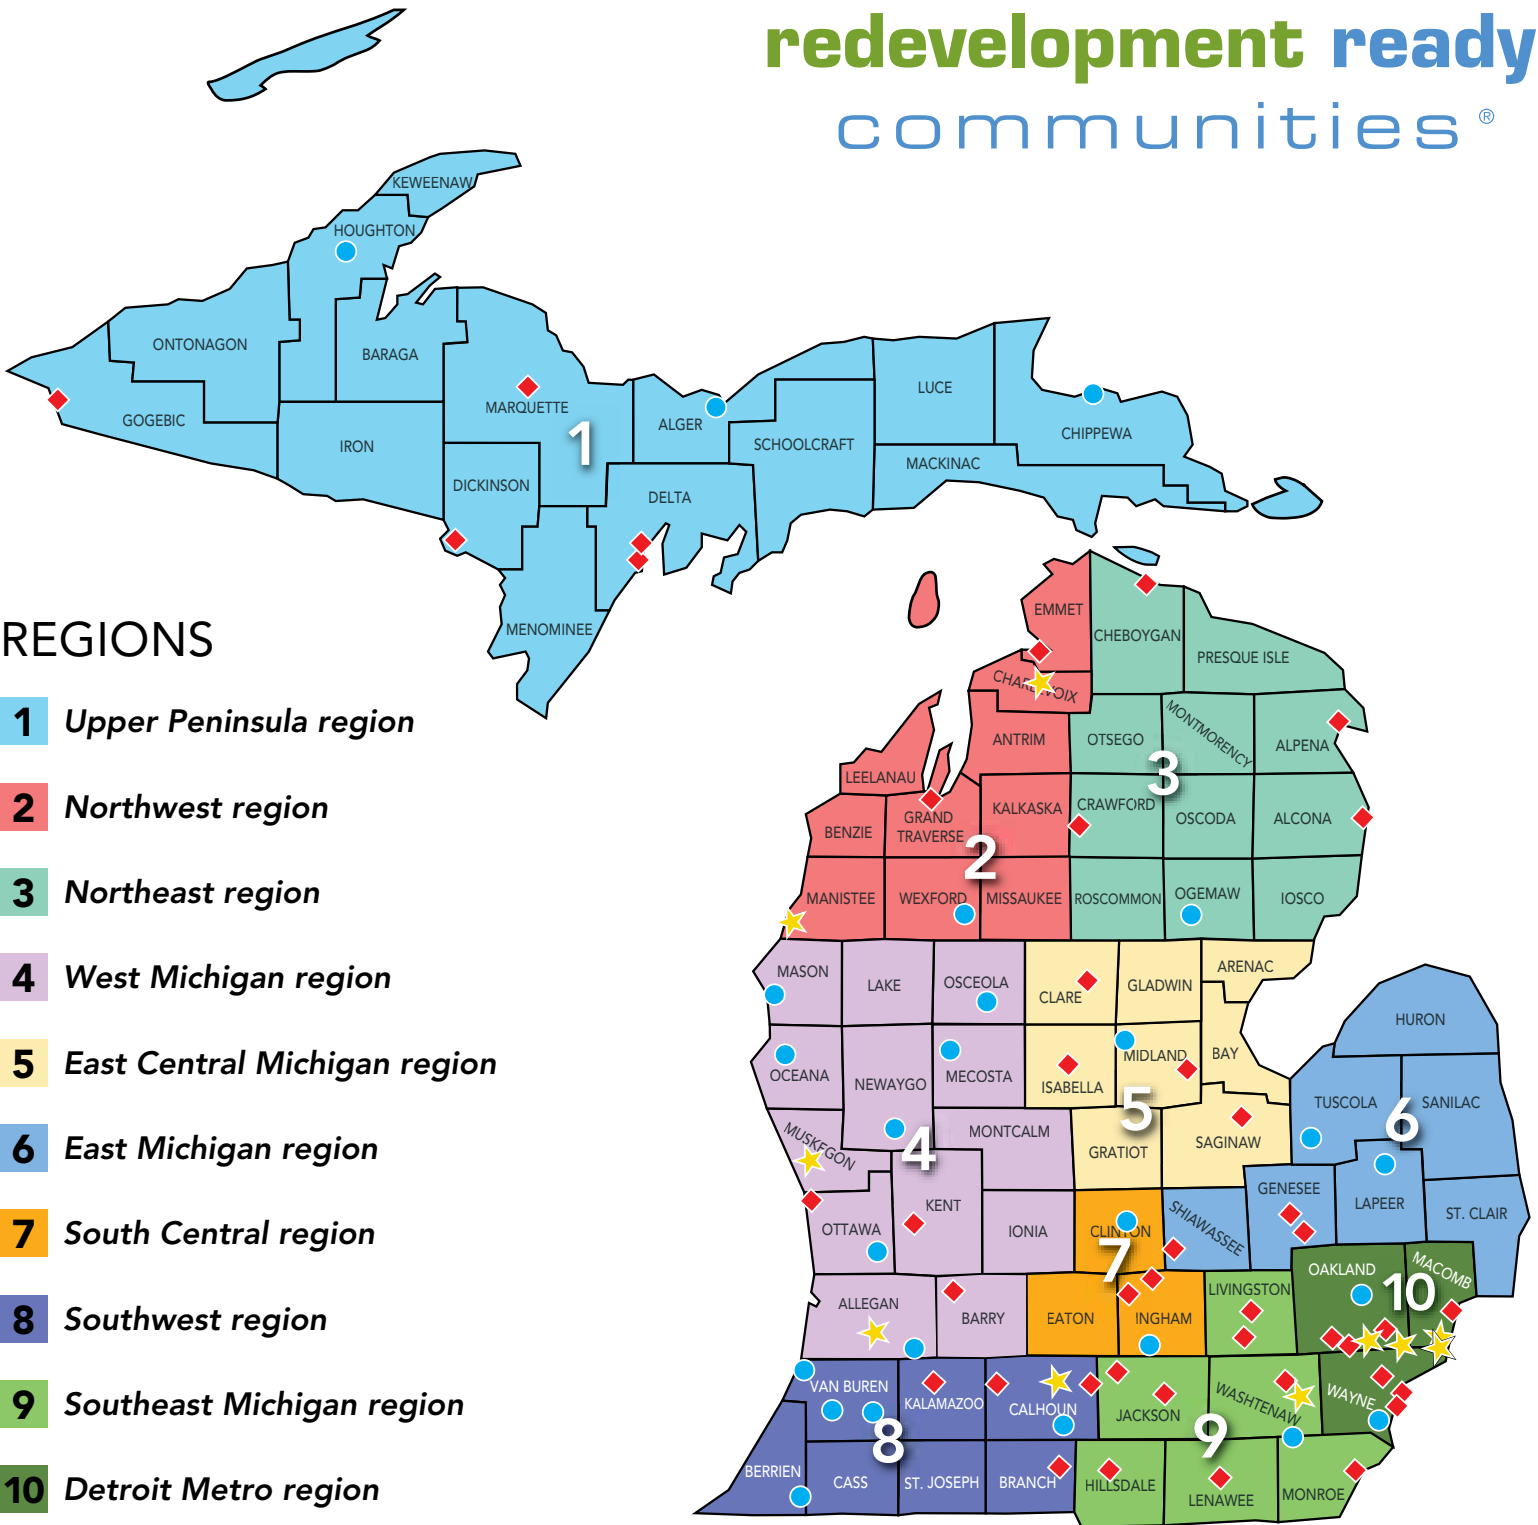

redevelopment ready communities®

REGIONS

- 1** Upper Peninsula region
- 2** Northwest region
- 3** Northeast region
- 4** West Michigan region
- 5** East Central Michigan region
- 6** East Michigan region
- 7** South Central region
- 8** Southwest region
- 9** Southeast Michigan region
- 10** Detroit Metro region

1 Upper Peninsula region

- ◆ Escanaba (Delta County)
- ◆ Gladstone (Delta County)
- Houghton (Houghton County)
- ◆ Iron Mountain (Dickinson County)
- ◆ Ironwood (Gogebic County)
- ◆ Ishpeming (Marquette County)
- Munising (Alger County)
- Sault Ste. Marie (Chippewa County)

9 Southeast Michigan region

- ◆ Adrian (Lenawee County)
- ◆ Ann Arbor (Washtenaw County)
- ◆ Hillsdale (Hillsdale County)
- ◆ Howell (Livingston County)
- ◆ Jackson (Jackson County)
- Milan (Monroe, Washtenaw counties)
- ◆ Monroe (Monroe County)
- ◆ Pinckney (Livingston County)
- ◆ Springport (Jackson County)
- ★ Ypsilanti (Washtenaw County)

10 Detroit Metro region

- ◆ Dearborn (Wayne County)
- ★ Eastpointe (Macomb County)
- ◆ Farmington (Oakland County)
- ◆ Ferndale (Oakland County)
- ★ Lathrup Village (Oakland County)
- ◆ Mt. Clemens (Macomb County)
- ◆ Novi (Oakland County)
- Pontiac (Oakland County)
- ◆ River Rouge (Wayne County)
- ★ Roseville (Macomb County)
- ★ Southfield (Oakland County)
- Trenton (Wayne County)
- ◆ Wyandotte (Wayne County)