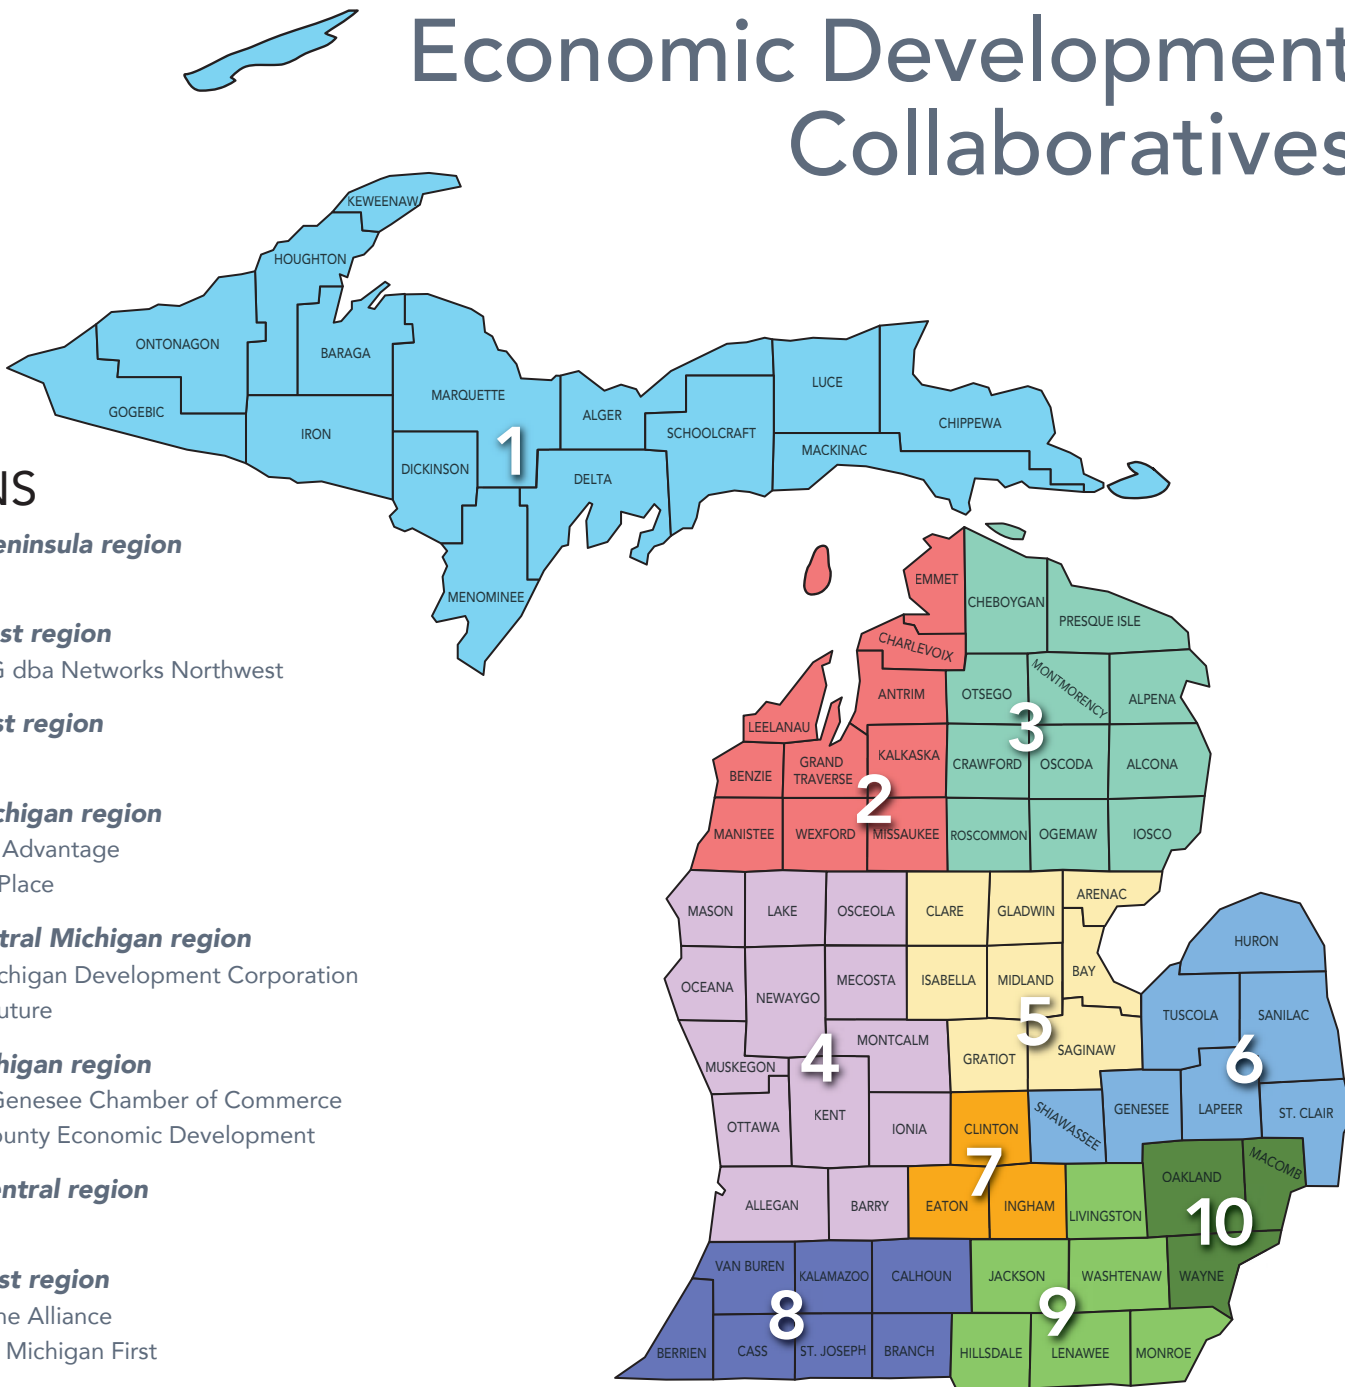

# Economic Development Collaboratives

## REGIONS

- 1 Upper Peninsula region**  
InvestUP
- 2 Northwest region**  
NWMCOG dba Networks Northwest
- 3 Northeast region**  
NEMCOG
- 4 West Michigan region**  
Lakeshore Advantage  
The Right Place
- 5 East Central Michigan region**  
Middle Michigan Development Corporation  
Saginaw Future
- 6 East Michigan region**  
Flint and Genesee Chamber of Commerce  
Tuscola County Economic Development
- 7 South Central region**  
LEAP
- 8 Southwest region**  
Cornerstone Alliance  
Southwest Michigan First
- 9 Southeast Michigan region**  
Ann Arbor SPARK
- 10 Detroit Metro region**  
Detroit Economic Growth Corp  
Detroit Regional Partnership  
Macomb County PED  
Oakland County PCD  
Wayne County EDGE

### Utility Partners

Consumers Energy  
DTE Energy

**These collaboratives begin with the alignment of service providers, creating teams to serve each region. Regional teams are comprised of representatives from the following:**